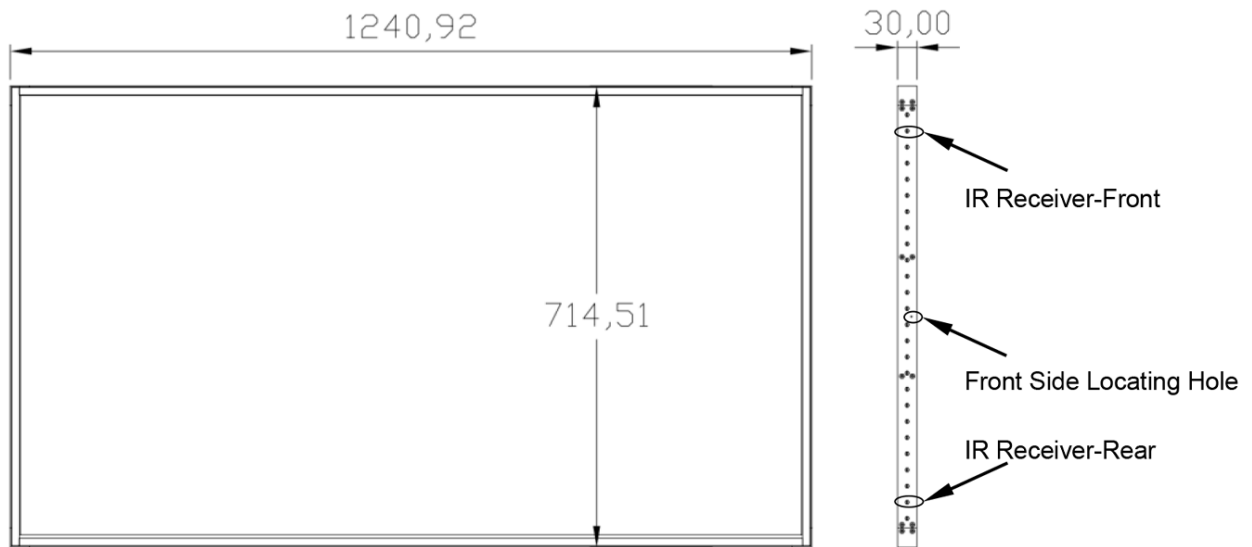

ITMEDIA Screen55CDD-A

Professional Window Facing Dual-View Android Signage Display

DIMENSION DRAWING

LCD Display / Module Units : mm