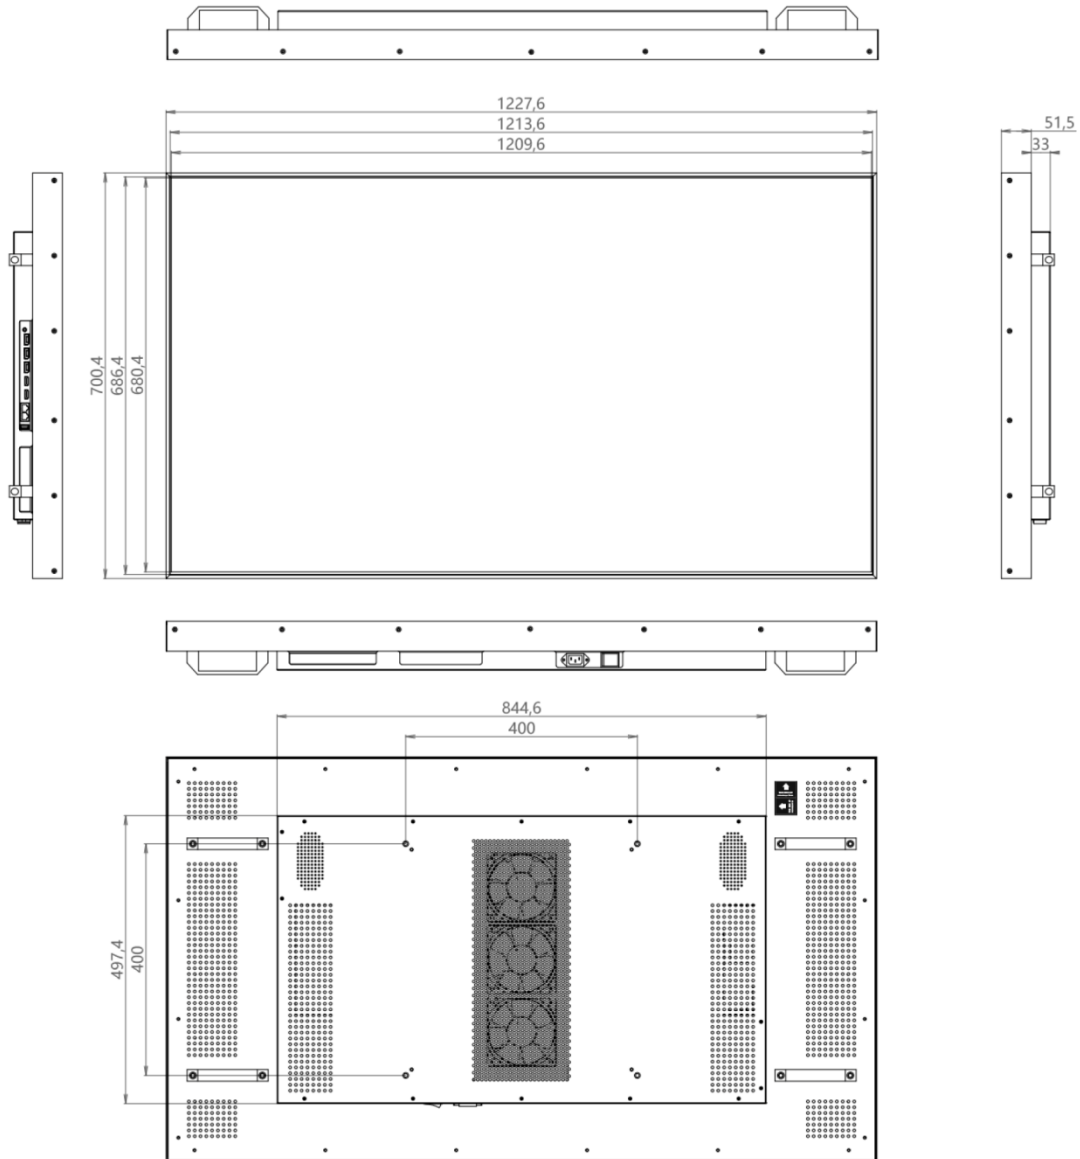

ITMEDIA Screen55WH

Professional Window Facing Digital Signage Display

DIMENSION DRAWING

LCD Display / Module Units : mm

Hyundai ITMC is a registered trademark of ITMediaConsult AG. All other trademarks are the property of their respective manufacturers. We reserve the right to make changes and errors. Please update your existing product information before placing your order. This product information does not constitute a performance guarantee.

Master imaging, setup & customizing, individual lasering with company names and inventory numbering on request, customer-specific hardware adaptation possible for bulk purchases. All systems have the necessary certifications required in the EU.

Specifications may be changed without prior notice. Please update your specification before purchasing the product.

Rev 1 – 2023/05/01

<https://itmediaconsult.de>

ITMediaConsult AG
Gut Retzenhöhe 1
54422 Züsch
Deutschland

Telefon:
06503/98195-0
Email:
vertrieb@itmediaconsult.de