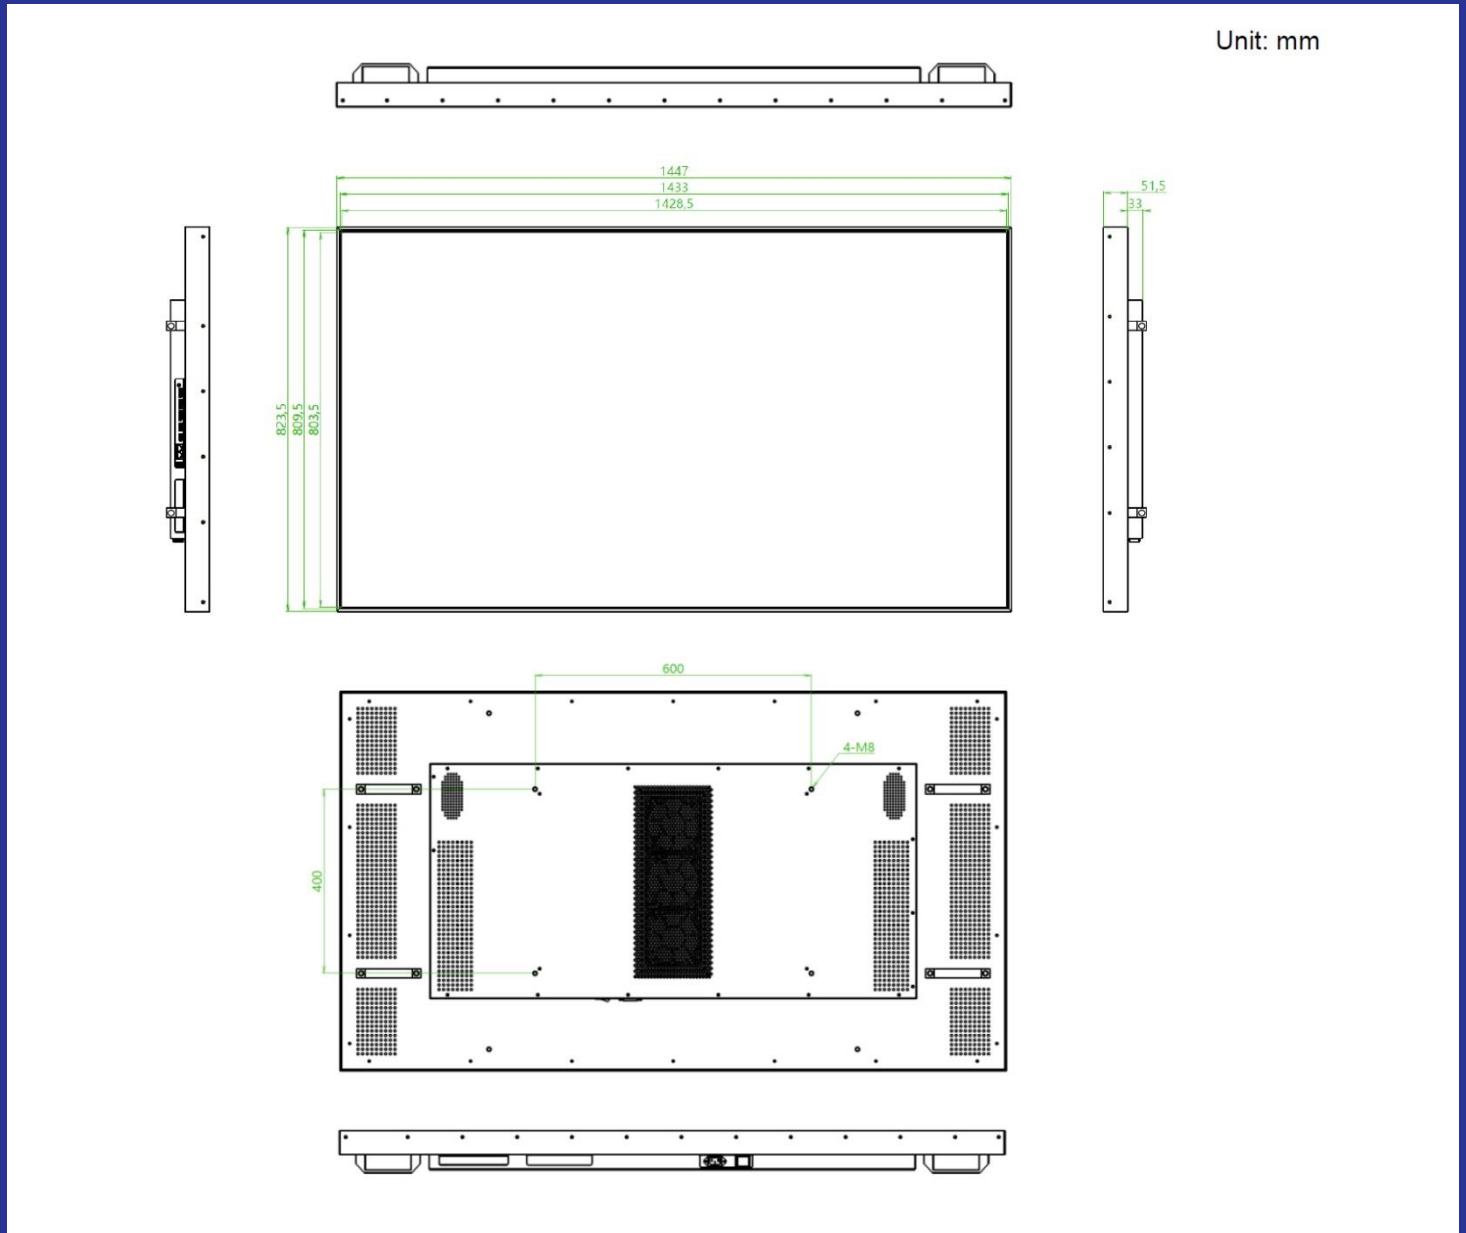

ITMEDIA Screen65WH

Professional Window Facing Digital Signage Display

DIMENSION DRAWING

LCD Display / Module Units : mm

Hyundai ITMC is a registered trademark of ITMediaConsult AG. All other trademarks are the property of their respective manufacturers. We reserve the right to make changes and errors. Please update your existing product information before placing your order. This product information does not constitute a performance guarantee.

Master imaging, setup & customizing, individual lasering with company names and inventory numbering on request, customer-specific hardware adaptation possible for bulk purchases. All systems have the necessary certifications required in the EU.

Specifications may be changed without prior notice. Please update your specification before purchasing the product.

Rev 1 – 2023/05/01

<https://itmediaconsult.de>

ITMediaConsult AG
Gut Retzenhöhe 1
54422 Züsch
Deutschland

Telefon:
06503/98195-0
Email:
vertrieb@itmediaconsult.de