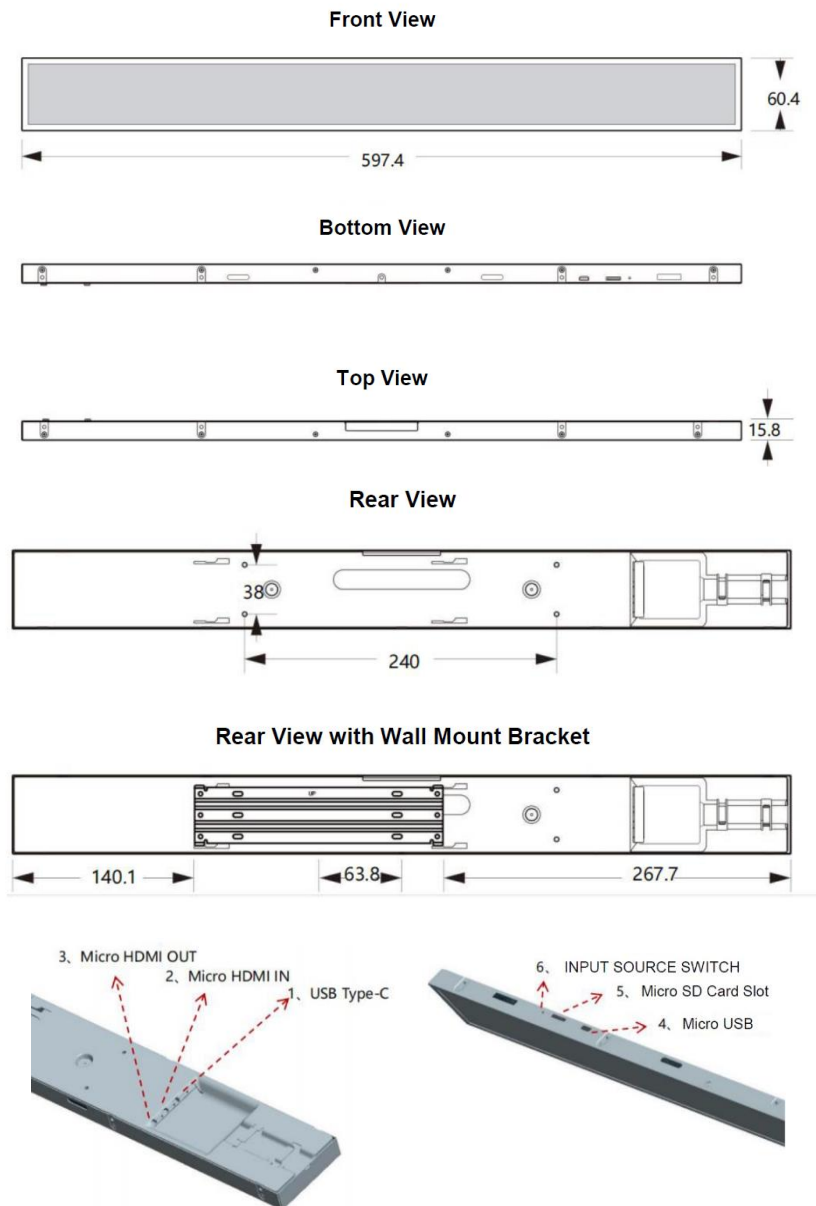

ITMEDIAShelf23D

Professional Shelf Edge Daisy Chain Display

DIMENSION DRAWING

LCD Display / Module Units : mm

Hyundai ITMC is a registered trademark of ITMediaConsult AG. All other trademarks are the property of their respective manufacturers. We reserve the right to make changes and errors. Please update your existing product information before placing your order. This product information does not constitute a performance guarantee.

Master imaging, setup & customizing, individual lasering with company names and inventory numbering on request, customer-specific hardware adaptation possible for bulk purchases. All systems have the necessary certifications required in the EU.

Specifications may be changed without prior notice. Please update your specification before purchasing the product.

Rev 1 – 2023/05/01

<https://itmediaconsult.de>

ITMediaConsult AG
Gut Retzenhöhe 1
54422 Züsch
Deutschland

Telefon:
06503/98195-0
Email:
vertrieb@itmediaconsult.de