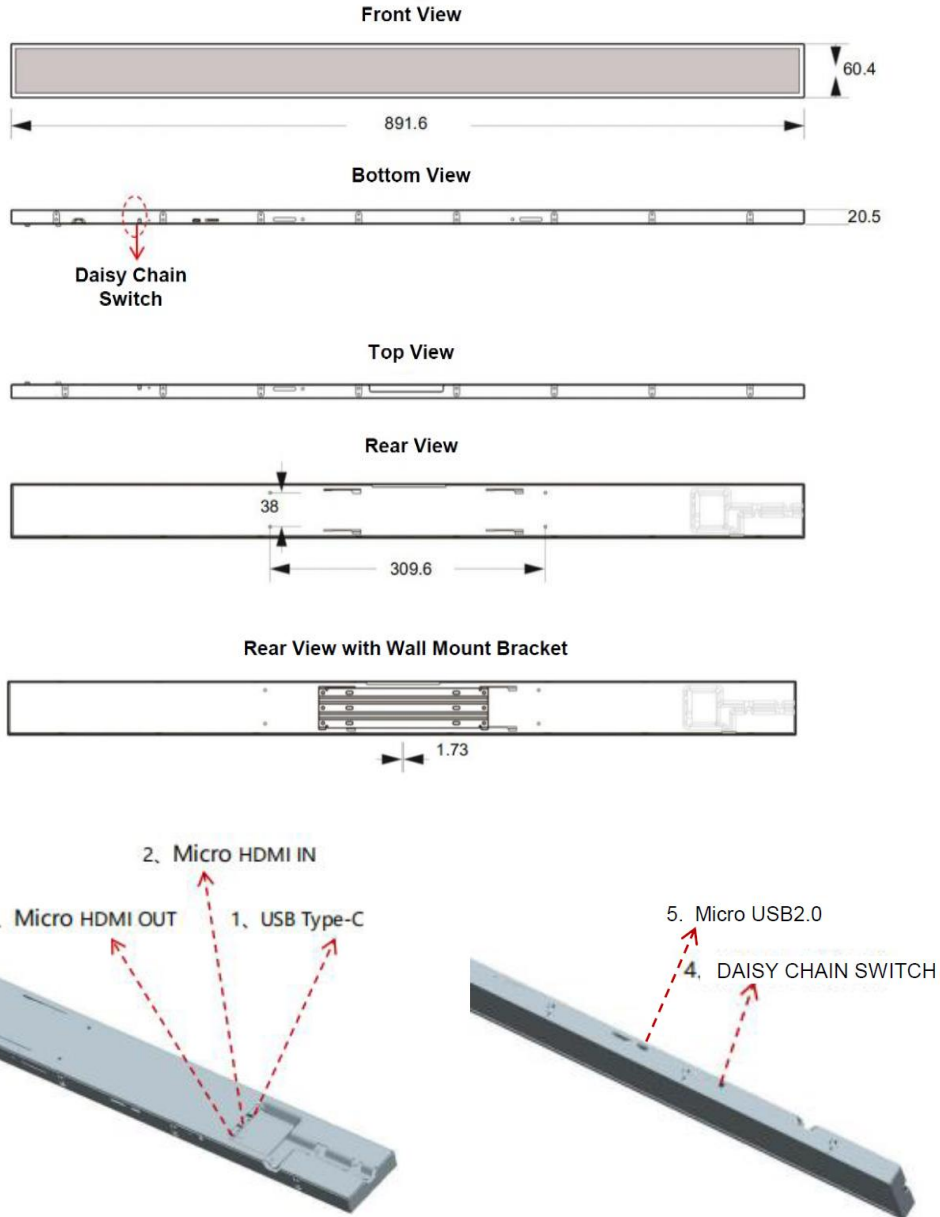

ITMEDIAShelf35D

Professional Shelf Edge Daisy Chain Display

DIMENSION DRAWING

LCD Display / Module Units : mm

Hyundai ITMC is a registered trademark of ITMediaConsult AG. All other trademarks are the property of their respective manufacturers. We reserve the right to make changes and errors. Please update your existing product information before placing your order. This product information does not constitute a performance guarantee.

Master imaging, setup & customizing, individual lasering with company names and inventory numbering on request, customer-specific hardware adaptation possible for bulk purchases. All systems have the necessary certifications required in the EU.

Specifications may be changed without prior notice. Please update your specification before purchasing the product.

Rev 1 – 2023/05/01

<https://itmediaconsult.de>

ITMediaConsult AG
Gut Retzenhöhe 1
54422 Züsch
Deutschland

Telefon:
06503/98195-0
Email:
vertrieb@itmediaconsult.de