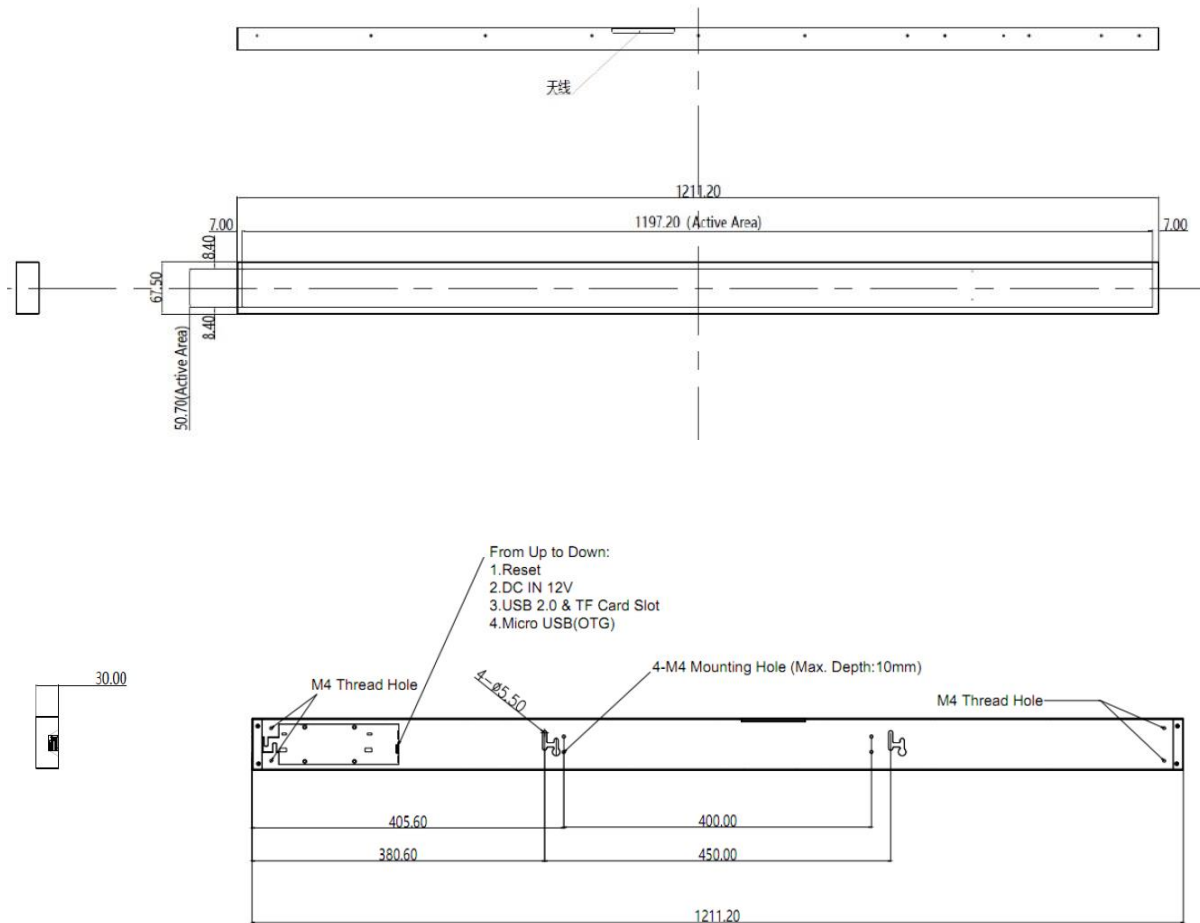

ITMEDIA Shelf47D-A

Professional Shelf Edge Player Display

DIMENSION DRAWING

LCD Display / Module Units : mm

Hyundai ITMC is a registered trademark of ITMediaConsult AG. All other trademarks are the property of their respective manufacturers. We reserve the right to make changes and errors. Please update your existing product information before placing your order. This product information does not constitute a performance guarantee.

Master imaging, setup & customizing, individual lasering with company names and inventory numbering on request, customer-specific hardware adaptation possible for bulk purchases. All systems have the necessary certifications required in the EU.

Specifications may be changed without prior notice. Please update your specification before purchasing the product.

Rev 1 – 2023/05/01

<https://itmediaconsult.de>

ITMediaConsult AG
Gut Retzenhöhe 1
54422 Züsch
Deutschland

Telefon:
06503/98195-0
Email:
vertrieb@itmediaconsult.de