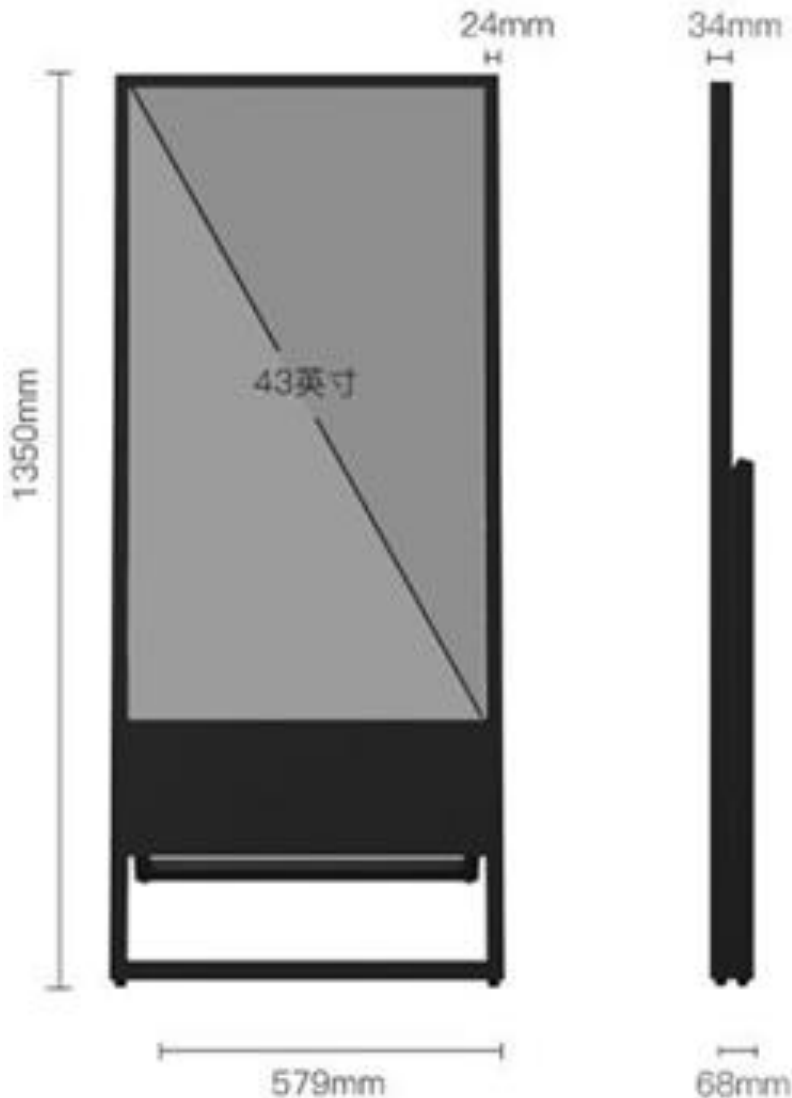

ITMEDIA Stand-I43L-A-B

Professional Digital Signage Stand-Display (Interior)

DIMENSION DATA

LCD Display / Module Units : mm

Hyundai ITMC is a registered trademark of ITMediaConsult AG. All other trademarks are the property of their respective manufacturers. We reserve the right to make changes and errors. Please update your existing product information before placing your order. This product information does not constitute a performance guarantee.

Master imaging, setup & customizing, individual lasering with company names and inventory numbering on request, customer-specific hardware adaptation possible for bulk purchases. All systems have the necessary certifications required in the EU.

Specifications may be changed without prior notice. Please update your specification before purchasing the product.

Rev 1 – 2024/09/15

<https://itmediaconsult.de>

ITMediaConsult AG
Gut Retzenhöhe 1
54422 Züsch
Deutschland

Telefon:
06503/98195-0
Email:
vertrieb@itmediaconsult.de