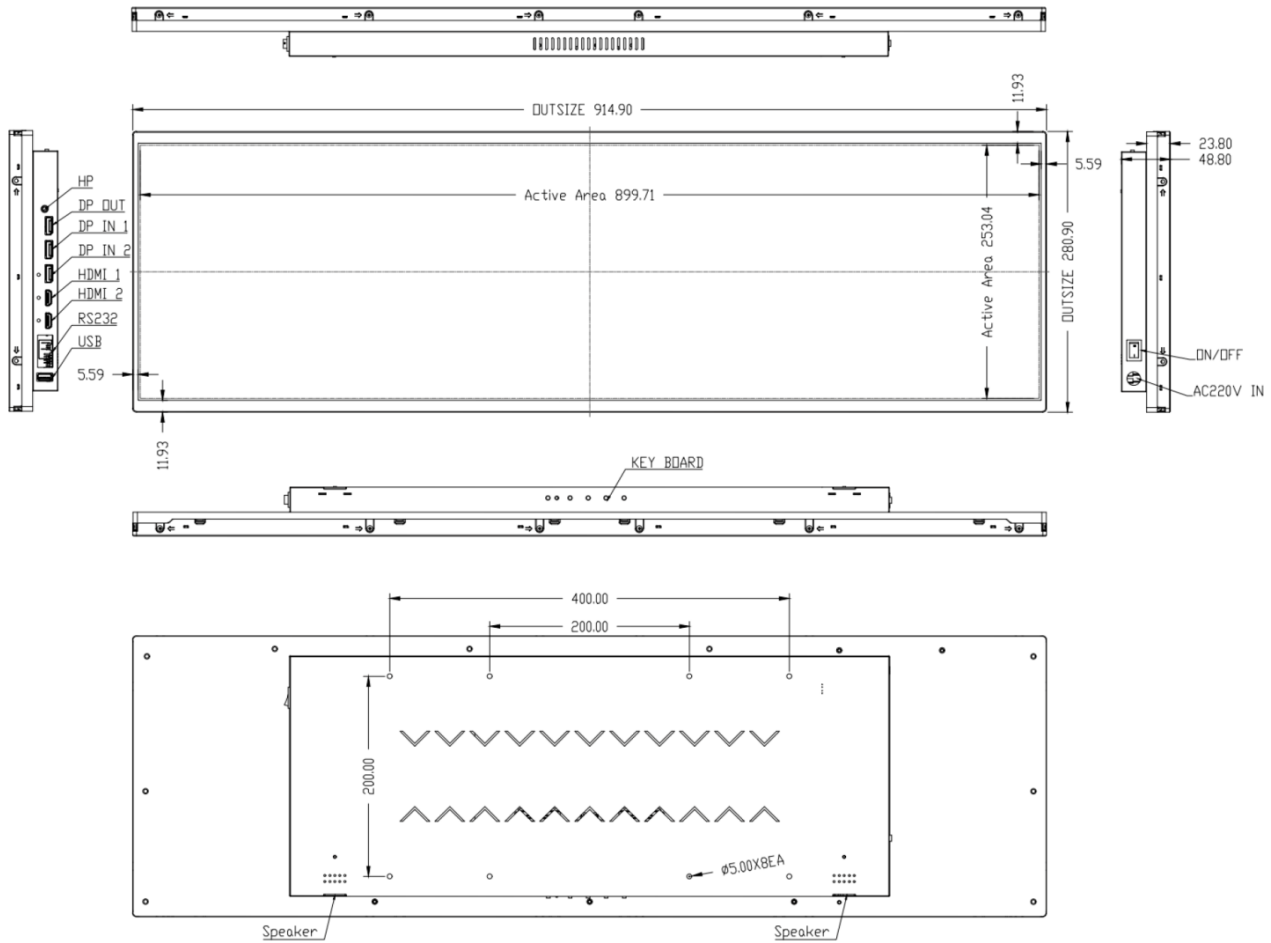

ITMEDIAStretch37D

Professional Gondola Head Shelf Display

DIMENSION DRAWING

LCD Display / Module Units : mm

Hyundai ITMC is a registered trademark of ITMediaConsult AG. All other trademarks are the property of their respective manufacturers. We reserve the right to make changes and errors. Please update your existing product information before placing your order. This product information does not constitute a performance guarantee.

Master imaging, setup & customizing, individual lasering with company names and inventory numbering on request, customer-specific hardware adaptation possible for bulk purchases. All systems have the necessary certifications required in the EU.

Specifications may be changed without prior notice. Please update your specification before purchasing the product.

Rev 1 – 2023/05/01

<https://itmediaconsult.de>

ITMediaConsult AG
Gut Retzenhöhe 1
54422 Züsch
Deutschland

Telefon:
06503/98195-0
Email:
vertrieb@itmediaconsult.de