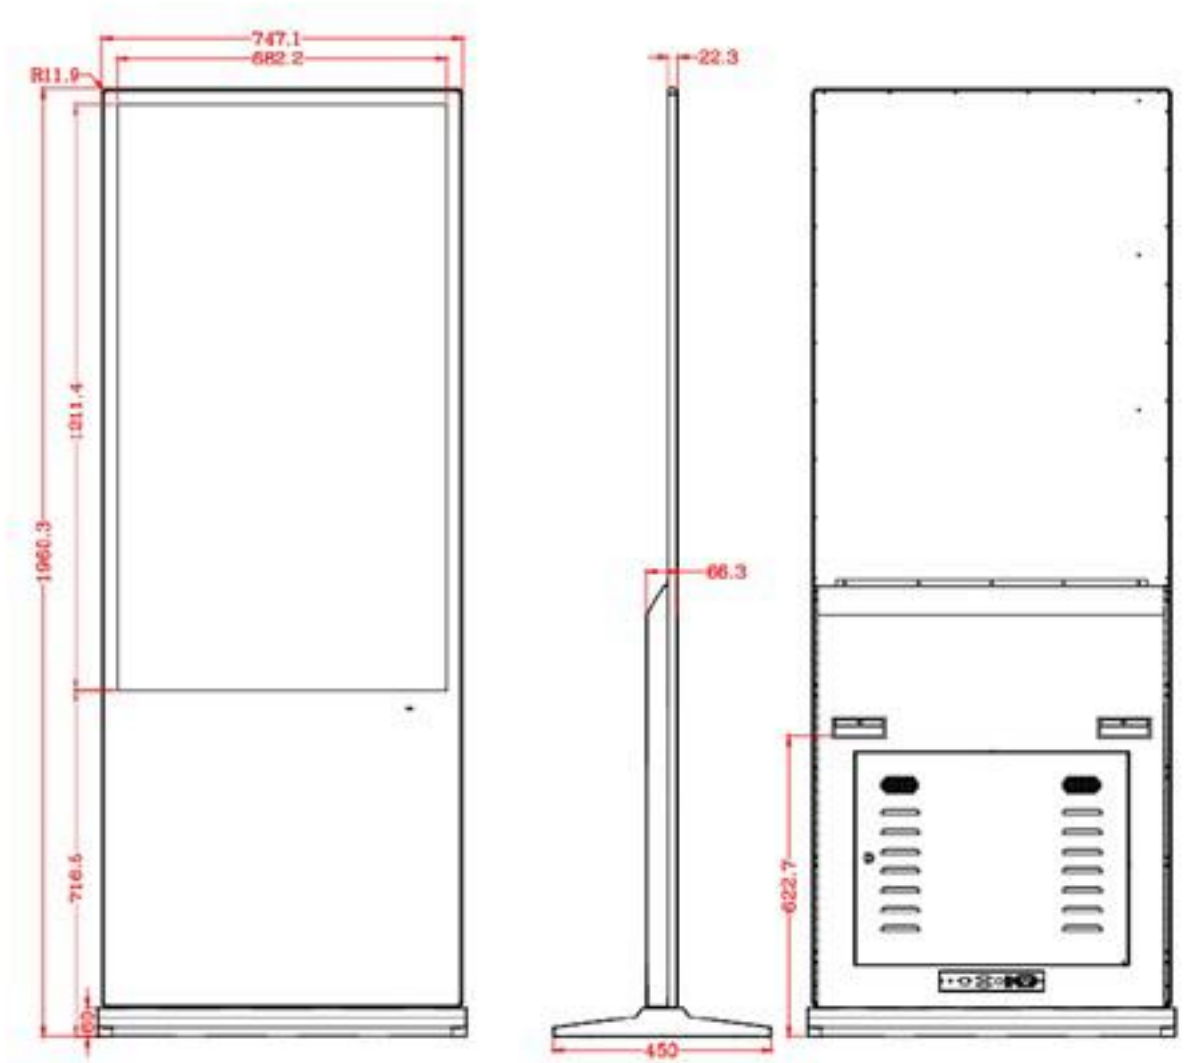

ENVIRONMENT

Operation Temperature	0°C~50°C
Operation Humidity	20%-80% (RH)

DIMENSIONS & WEIGHT

Model	FE32-RLA	FE43-RLA	FE55-RLA
Color	White/Black		
Tempered Glass	Yes		
Body Dimension w/o Stand (H) x(V) x (D) (mm)	460.8 x 1640.02 x 66.28	592.83 x 1750.31 x 66.28	747.1 x 1900.3 x 66.28
Body Dimension with Stand (H) x(V) x (D) (mm)	479.2x 1700.02 x 450	610.6 x 1810.31 x 450	784 x 1960.3 x 450
Set Weight(kg)	30	45	56
Package Dimension (H) x(V) x (D) (mm)	610 x 1810 x 220	740 x 1890 x 220	905x 2065 x 220
Package Weight(kg)	32	47	58

Model	FE65-RLA	FE75-RLA	FE85-RLA
Color	White/Black		
Tempered Glass	Yes		
Body Dimension w/o Stand (H) x(V) x (D) (mm)	875x 1940 x 69.3	1004.9x 1940.1 x 103.5	1154.1x 1940.1 x 103.5
Body Dimension with Stand (H) x(V) x (D) (mm)	886.4x 2000 x 450	1005x 2000.1 x 700	1154.2x 2000.1 x 700
Set Weight(kg)	73	88	102
Package Dimension (H) x(V) x (D) (mm)	1015x 2100 x 220	1125x 2120 x 225	1275x 2220 x 225
Package Weight(kg)	76	92	106

Telefon:
06503/98195-0
Email:
vertrieb@itmediaconsult.de

ITMEDIAPresenterXXT-A

Professional Interior Signage Presenter

DIMENSION DRAWING

Device dimensions / UOM: mm

P55-LA

Hyundai ITMC is a registered trademark of ITMediaConsult AG. All other trademarks are the property of their respective manufacturers. We reserve the right to make changes and errors. Please update your existing product information before placing your order. This product information does not constitute a performance guarantee.