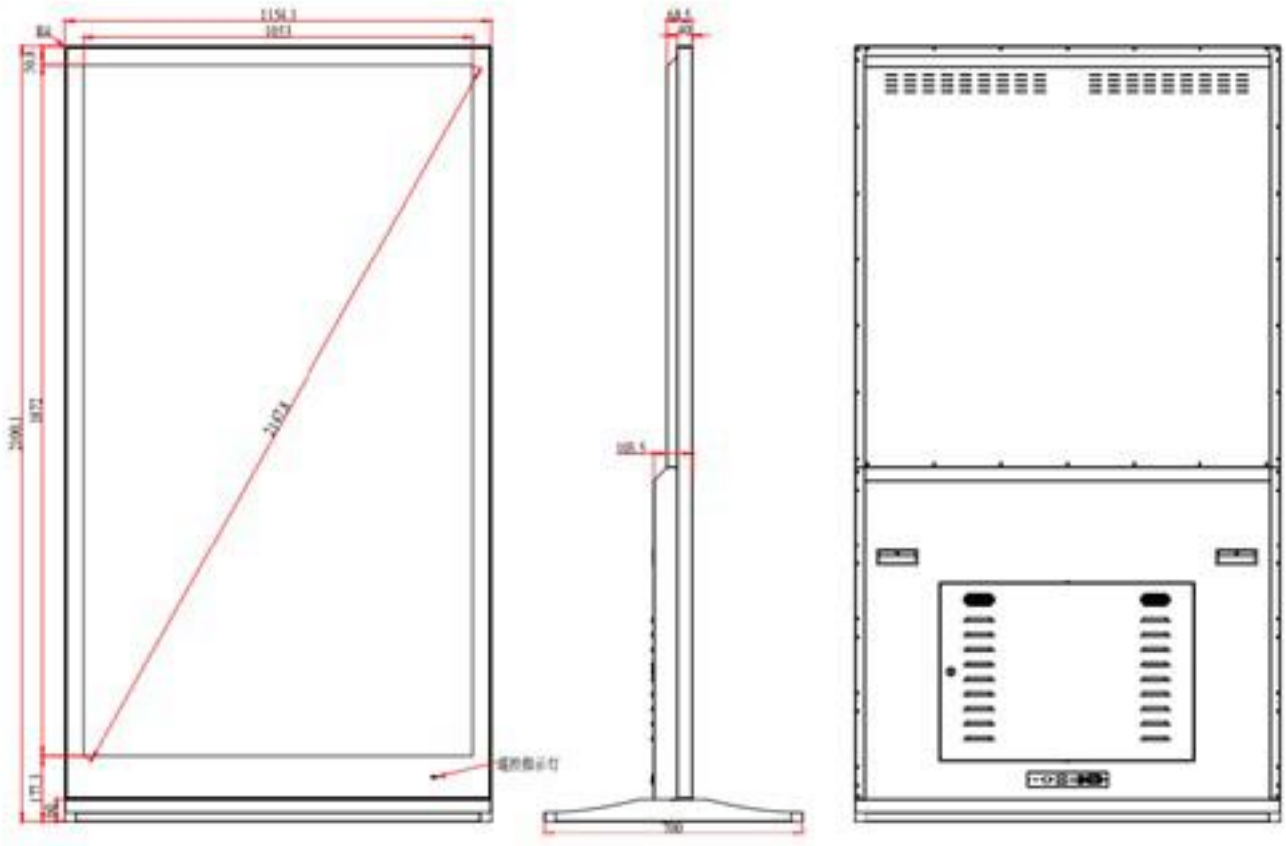

Telefon:
06503/98195-0
Email:
vertrieb@itmediaconsult.de

ITMEDIAPresenterXXT-A

Professional Interior Signage Presenter

DIMENSION DRAWING

Device dimensions / UOM: mm

P85-LA

Hyundai ITMC is a registered trademark of ITMediaConsult AG. All other trademarks are the property of their respective manufacturers. We reserve the right to make changes and errors. Please update your existing product information before placing your order. This product information does not constitute a performance guarantee.