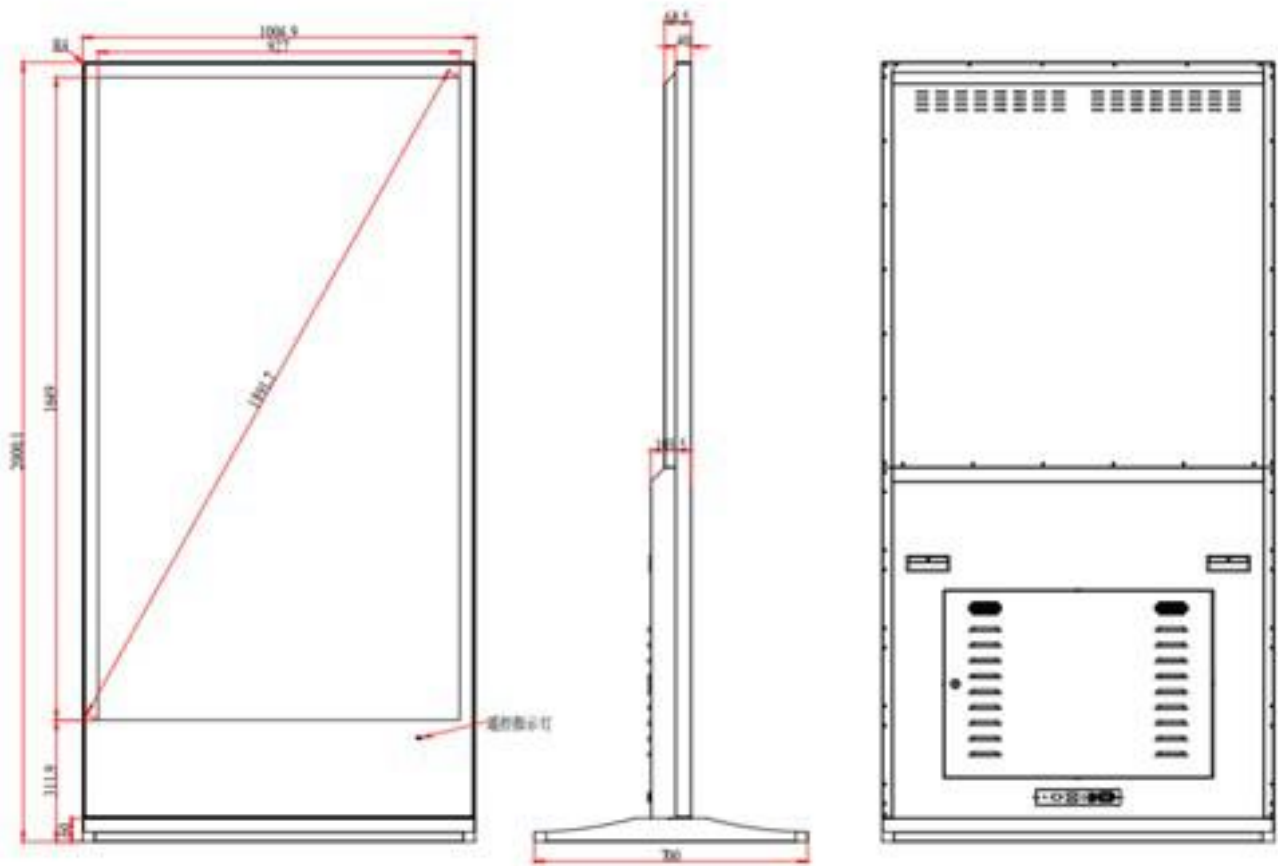

Telefon:
06503/98195-0
Email:
vertrieb@itmediaconsult.de

ITMEDIA Presenter XXT-A

Professional Interior Signage Presenter

DIMENSION DRAWING

Device dimensions / UOM: mm

P75-LA

Hyundai ITMC is a registered trademark of ITMediaConsult AG. All other trademarks are the property of their respective manufacturers. We reserve the right to make changes and errors. Please update your existing product information before placing your order. This product information does not constitute a performance guarantee.