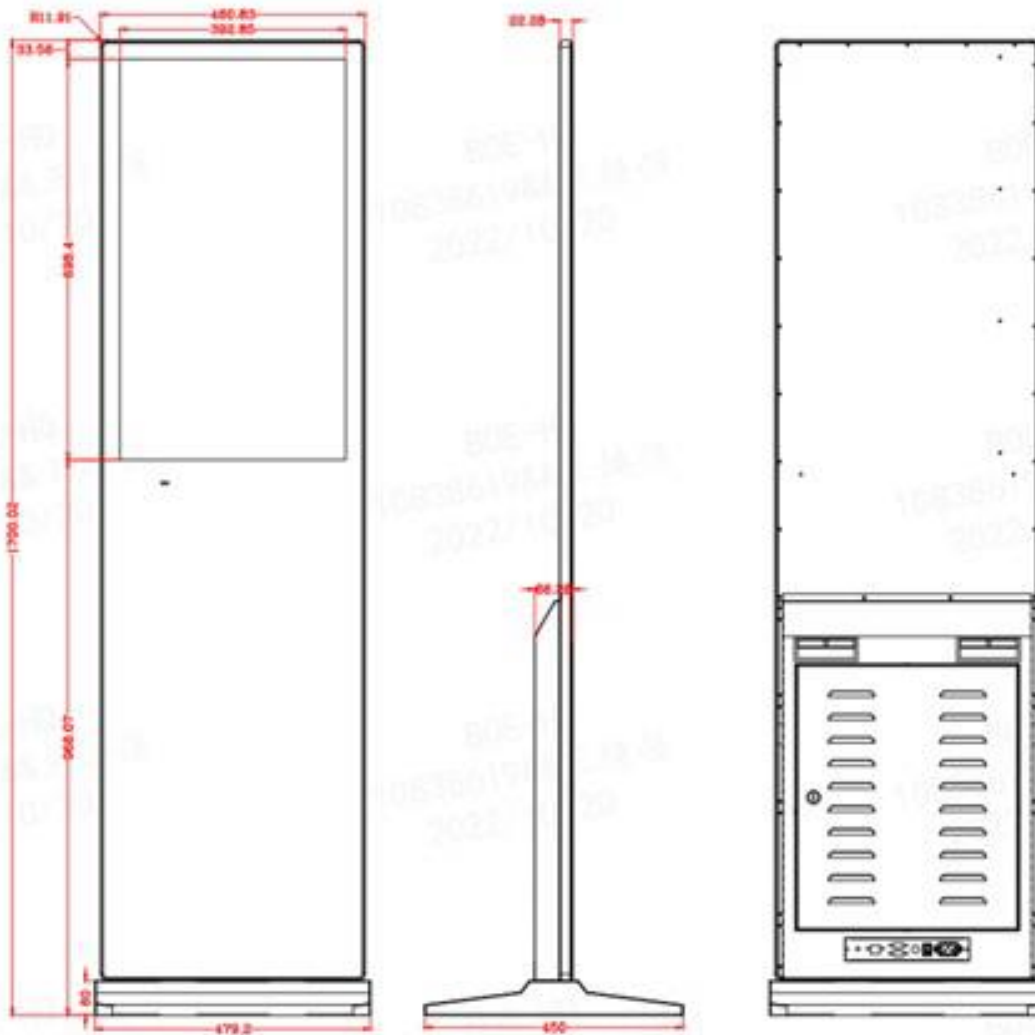

ITMEDIA Presenter XXL-A

Professional Interior Signage Presenter

DIMENSION DRAWING

Device dimensions / UOM: mm

P32-LA

Hyundai ITMC is a registered trademark of ITMediaConsult AG. All other trademarks are the property of their respective manufacturers. We reserve the right to make changes and errors. Please update your existing product information before placing your order. This product information does not constitute a performance guarantee.

Master imaging, setup & customizing, individual lasering with company names and inventory numbering on request, customer-specific hardware adaptation possible for bulk purchases. All systems have the necessary certifications required in the EU.

Specifications may be changed without prior notice. Please update your specification before purchasing the product.

Rev 1 – 2024/03/23

<https://itmediaconsult.de>

ITMediaConsult AG
Gut Retzenhöhe 1
54422 Züsch
Deutschland

Telefon:
06503/98195-0
Email:
vertrieb@itmediaconsult.de