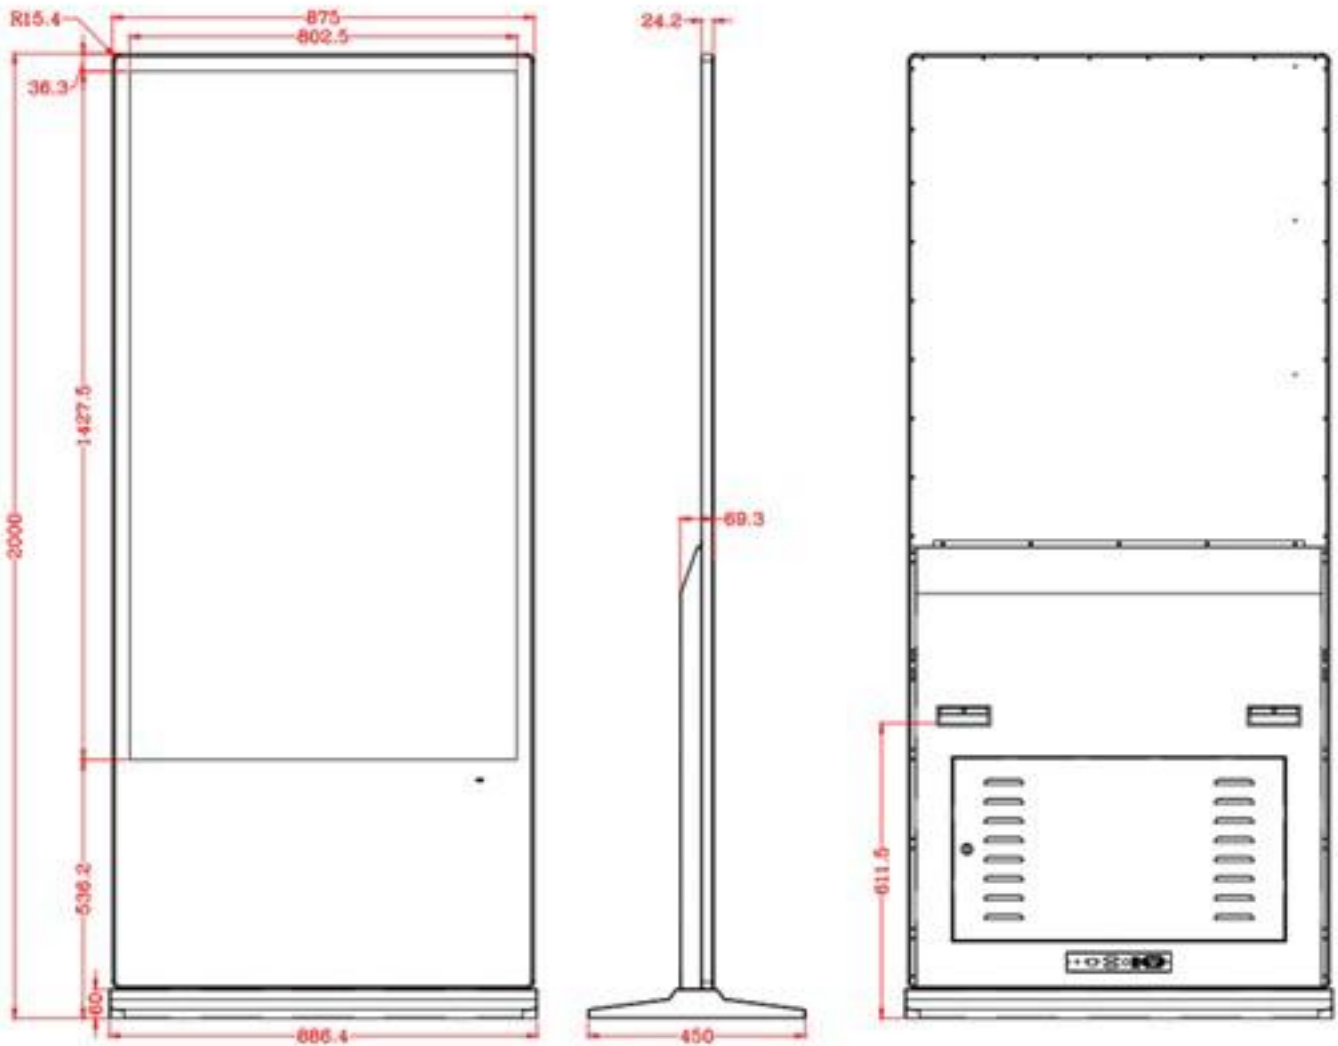

ENVIRONMENT

Operation Temperature	0°C~50°C
Operation Humidity	20%-80% (RH)

DIMENSIONS & WEIGHT

Model	FE32-RLA	FE43-RLA	FE55-RLA
Color	White/Black		
Tempered Glass	Yes		
Body Dimension w/o Stand (H) x(V) x (D) (mm)	460.8 x 1640.02 x 66.28	592.83 x 1750.31 x 66.28	747.1 x 1900.3 x 66.28
Body Dimension with Stand (H) x(V) x (D) (mm)	479.2x 1700.02 x 450	610.6 x 1810.31 x 450	784 x 1960.3 x 450
Set Weight(kg)	30	45	56
Package Dimension (H) x(V) x (D) (mm)	610 x 1810 x 220	740 x 1890 x 220	905x 2065 x 220
Package Weight(kg)	32	47	58

Model	FE65-RLA	FE75-RLA	FE85-RLA
Color	White/Black		
Tempered Glass	Yes		
Body Dimension w/o Stand (H) x(V) x (D) (mm)	875x 1940 x 69.3	1004.9x 1940.1 x 103.5	1154.1x 1940.1 x 103.5
Body Dimension with Stand (H) x(V) x (D) (mm)	886.4x 2000 x 450	1005x 2000.1 x 700	1154.2x 2000.1 x 700
Set Weight(kg)	73	88	102
Package Dimension (H) x(V) x (D) (mm)	1015x 2100 x 220	1125x 2120 x 225	1275x 2220 x 225
Package Weight(kg)	76	92	106

Telefon:
06503/98195-0
Email:
vertrieb@itmediaconsult.de

ITMEDIA PresenterXXT-A

Professional Interior Signage Presenter

DIMENSION DRAWING

Device dimensions / UOM: mm

P65-LA

Hyundai ITMC is a registered trademark of ITMediaConsult AG. All other trademarks are the property of their respective manufacturers. We reserve the right to make changes and errors. Please update your existing product information before placing your order. This product information does not constitute a performance guarantee.