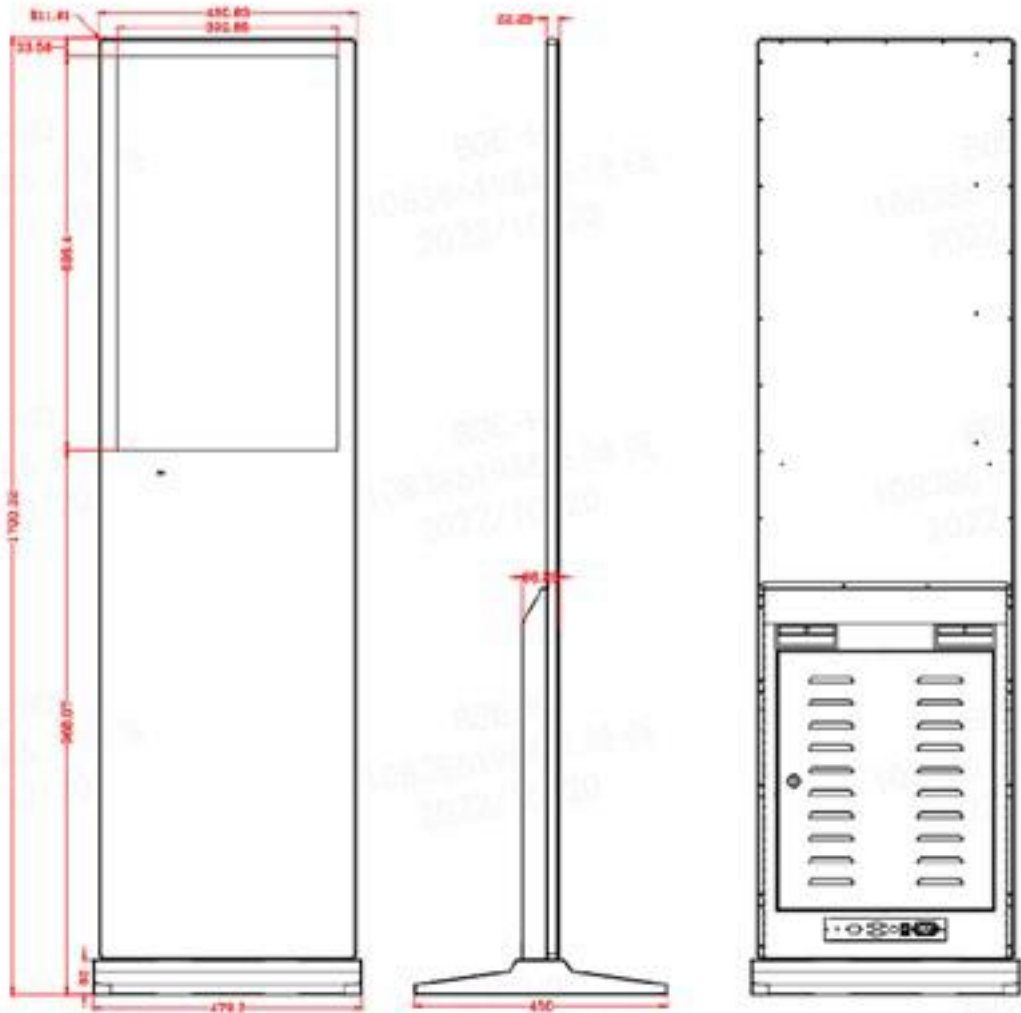

ITMEDIA Presenter XXT-A

Professional Interior Signage Presenter

DIMENSION DRAWING

Device dimensions / UOM: mm

P43-LA

Hyundai ITMC is a registered trademark of ITMediaConsult AG. All other trademarks are the property of their respective manufacturers. We reserve the right to make changes and errors. Please update your existing product information before placing your order. This product information does not constitute a performance guarantee.

Master imaging, setup & customizing, individual lasering with company names and inventory numbering on request, customer-specific hardware adaptation possible for bulk purchases. All systems have the necessary certifications required in the EU.

Specifications may be changed without prior notice. Please update your specification before purchasing the product.

Rev 1 – 2024/03/23

<https://itmediaconsult.de>

ITMediaConsult AG
Gut Retzenhöhe 1
54422 Züsch
Deutschland

Telefon:
06503/98195-0
Email:
vertrieb@itmediaconsult.de