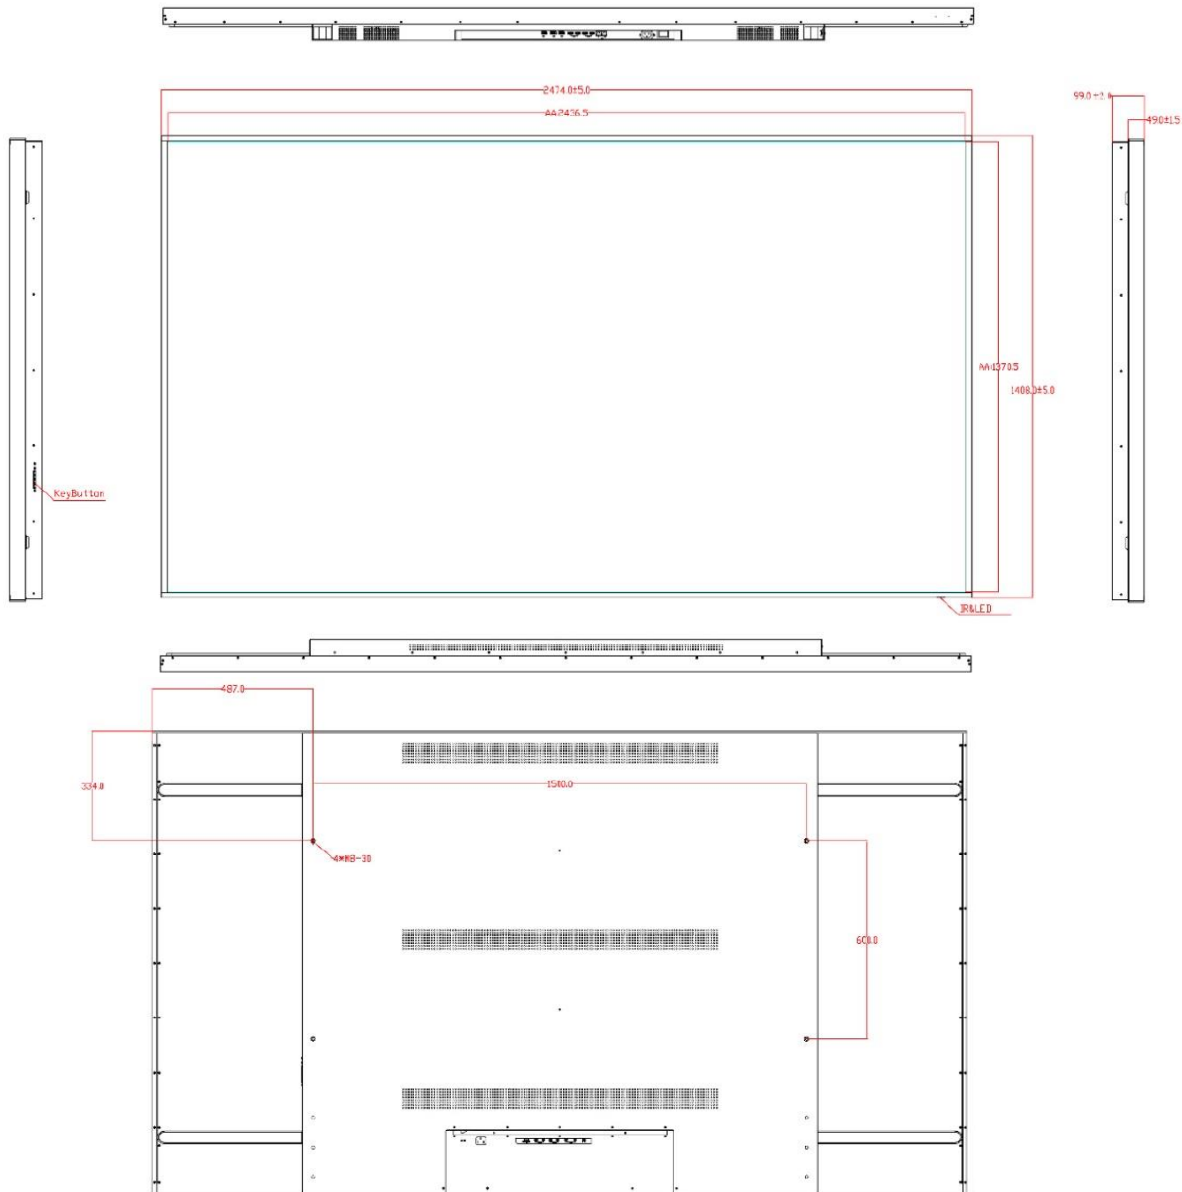

ITMEDIA Screen 110L

Professional Digital Signage Display

DIMENSION DRAWING

LCD Display / Modules Units : mm

Hyundai ITMC is a registered trademark of ITMediaConsult AG. All other trademarks are the property of their respective manufacturers. We reserve the right to make changes and errors. Please update your existing product information before placing your order. This product information does not constitute a performance guarantee.

Master imaging, setup & customizing, individual lasering with company names and inventory numbering on request, customer-specific hardware adaptation possible for bulk purchases. All systems have the necessary certifications required in the EU.

Specifications may be changed without prior notice. Please update your specification before purchasing the product.

Rev 1 – 2023/05/01

<https://itmediaconsult.de>

ITMediaConsult AG
Gut Retzenhöhe 1
54422 Züsch
Deutschland

Telefon:
06503/98195-0
Email:
vertrieb@itmediaconsult.de