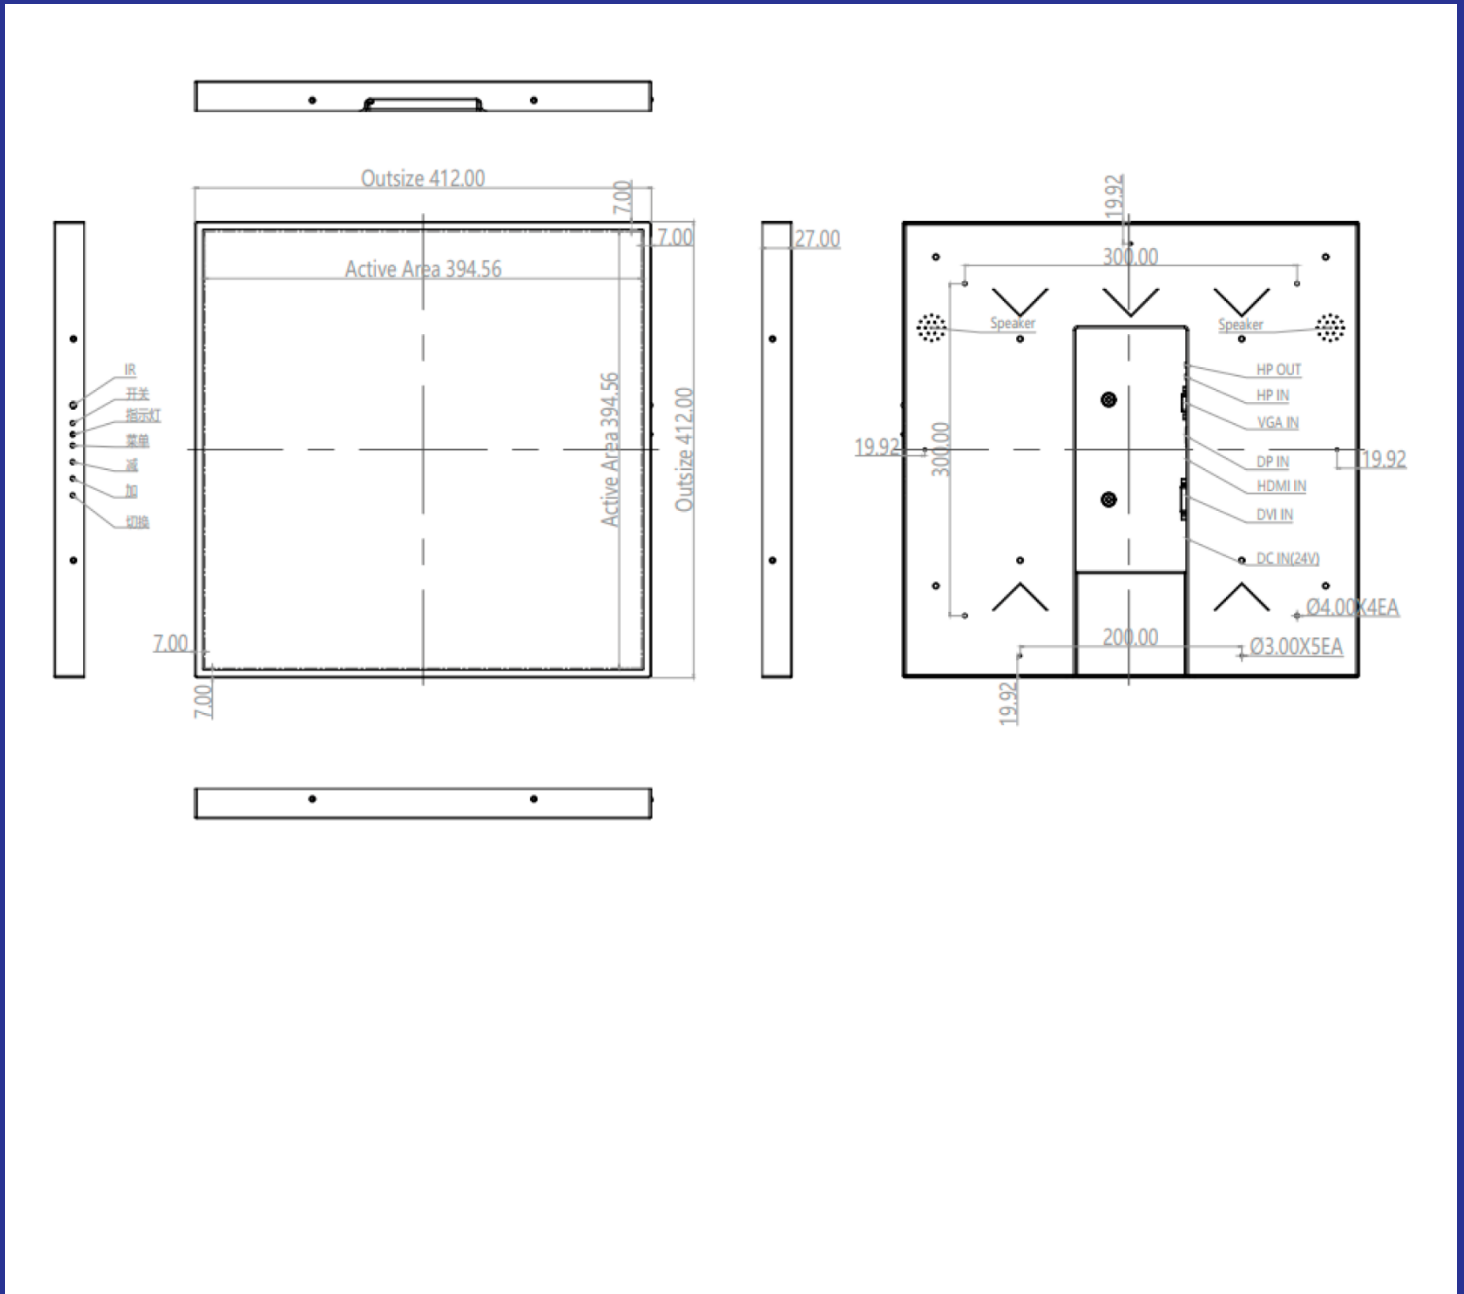

ITMEDIA Screen22SL

Professional Digital Signage Display

DIMENSION DRAWING

LCD Display / Module Units : mm

Hyundai ITMC is a registered trademark of ITMediaConsult AG. All other trademarks are the property of their respective manufacturers. We reserve the right to make changes and errors. Please update your existing product information before placing your order. This product information does not constitute a performance guarantee.

Master imaging, setup & customizing, individual lasering with company names and inventory numbering on request, customer-specific hardware adaptation possible for bulk purchases. All systems have the necessary certifications required in the EU.

Specifications may be changed without prior notice. Please update your specification before purchasing the product.

Rev 1 – 2023/05/01

<https://itmediaconsult.de>

ITMediaConsult AG
Gut Retzenhöhe 1
54422 Züsch
Deutschland

Telefon:
06503/98195-0
Email:
vertrieb@itmediaconsult.de