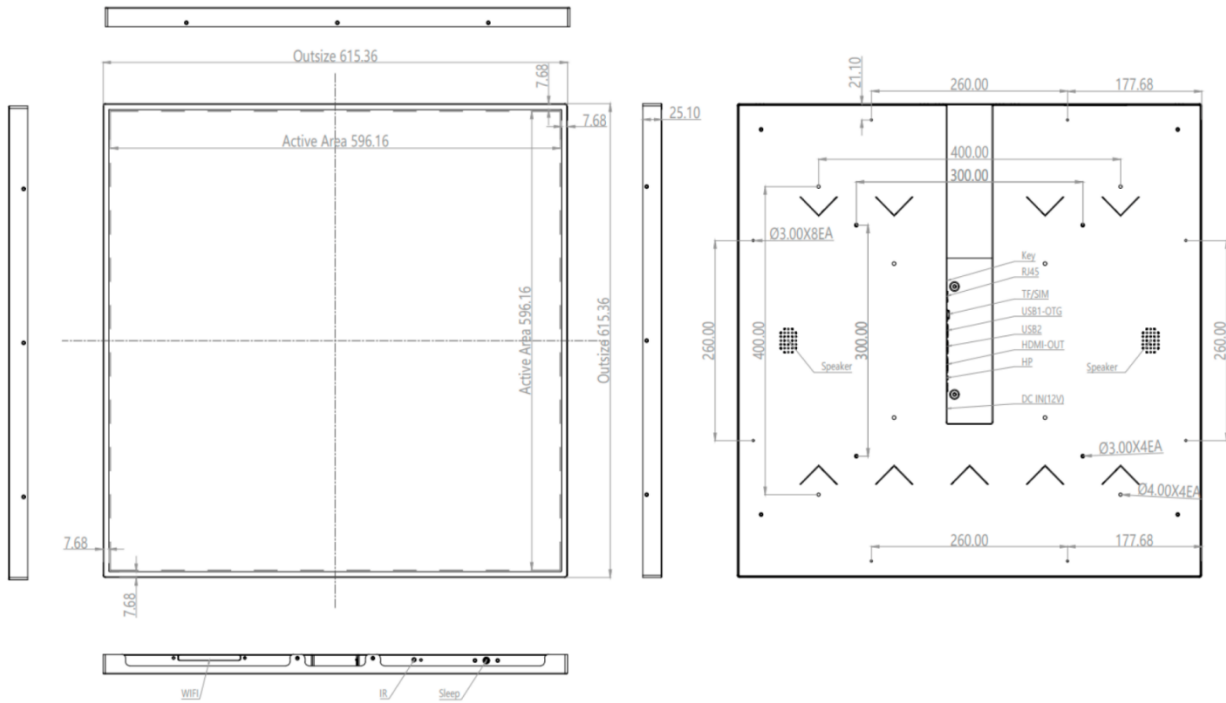

ITMEDIA Screen33SL

Digital Signage Monitor

DIMENSION DRAWING

LCD Display / Module Units : mm

Hyundai ITMC is a registered trademark of ITMediaConsult AG. All other trademarks are the property of their respective manufacturers. We reserve the right to make changes and errors. Please update your existing product information before placing your order. This product information does not constitute a performance guarantee.

Master imaging, setup & customizing, individual lasering with company names and inventory numbering on request, customer-specific hardware adaptation possible for bulk purchases. All systems have the necessary certifications required in the EU.

Specifications may be changed without prior notice. Please update your specification before purchasing the product.

Rev 1 – 2023/05/01

<https://itmediaconsult.de>

ITMediaConsult AG
Gut Retzenhöhe 1
54422 Züsch
Deutschland

Telefon:
06503/98195-0
Email:
vertrieb@itmediaconsult.de