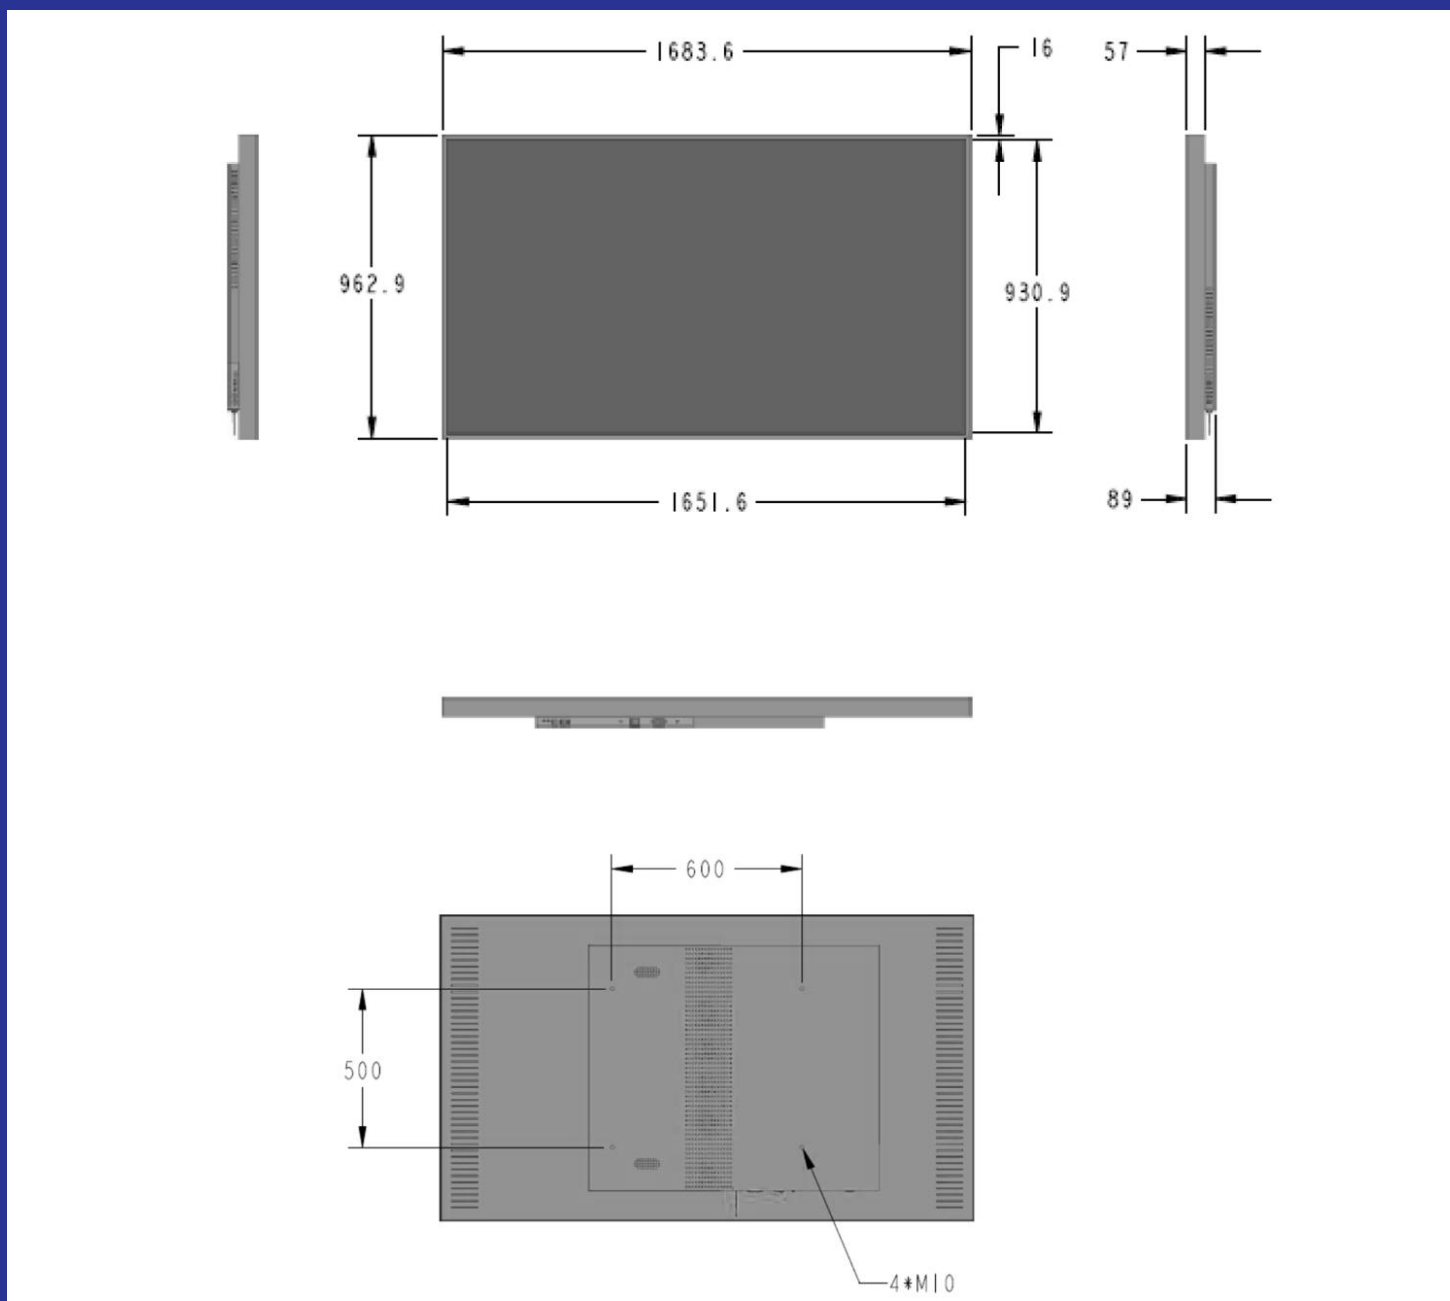

ITMEDIA Screen 75WH-A

Professional High Brightness Android Signage Display

DIMENSION DRAWING

LCD Display / Module Units : mm

Hyundai ITMC is a registered trademark of ITMediaConsult AG. All other trademarks are the property of their respective manufacturers. We reserve the right to make changes and errors. Please update your existing product information before placing your order. This product information does not constitute a performance guarantee.

Master imaging, setup & customizing, individual lasering with company names and inventory numbering on request, customer-specific hardware adaptation possible for bulk purchases. All systems have the necessary certifications required in the EU.

Specifications may be changed without prior notice. Please update your specification before purchasing the product.

Rev 1 – 2023/05/01

<https://itmediaconsult.de>

ITMediaConsult AG
Gut Retzenhöhe 1
54422 Züsch
Deutschland

Telefon:
06503/98195-0
Email:
vertrieb@itmediaconsult.de