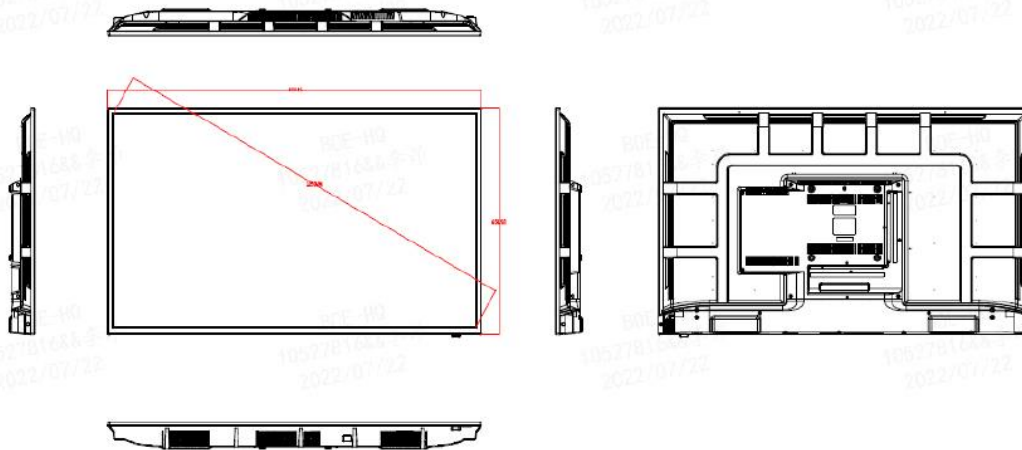

ITMEDIA ScreenXXL

Digital Signage Monitor

TECHNISCHE DATEN

LCD Display / Einheit : mm

50L

55L