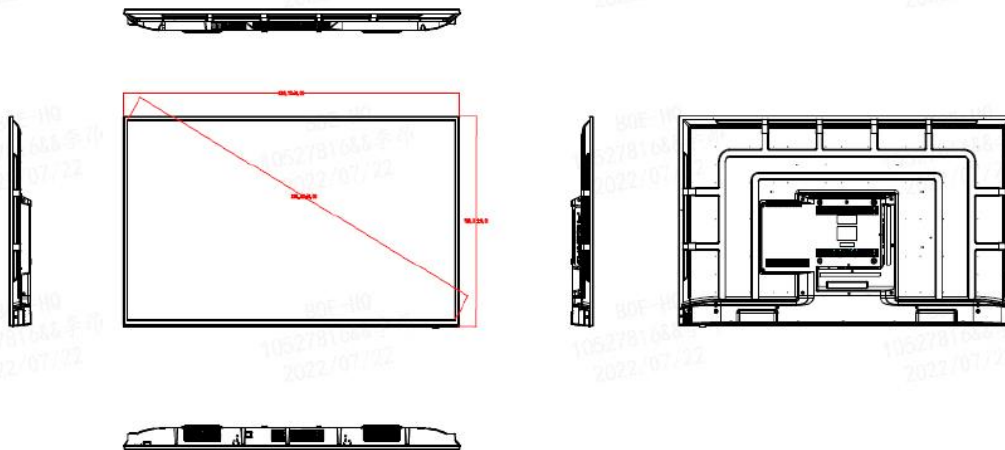

Hyundai ITMC is a registered trademark of ITMediaConsult AG. All other trademarks are the property of their respective manufacturers. We reserve the right to make changes and errors. Please update your existing product information before placing your order. This product information does not constitute a performance guarantee.

Master imaging, setup & customizing, individual lasering with company names and inventory numbering on request, customer-specific hardware adaptation possible for bulk purchases. All systems have the necessary certifications required in the EU.

Specifications may be changed without prior notice. Please update your specification before purchasing the product.

Rev 1 – 2024/11/26

<https://itmediaconsult.de>

ITMediaConsult AG
Gut Retzenhöhe 1
54422 Züsch
Deutschland

Telefon:
06503/98195-0
Email:
vertrieb@itmediaconsult.de