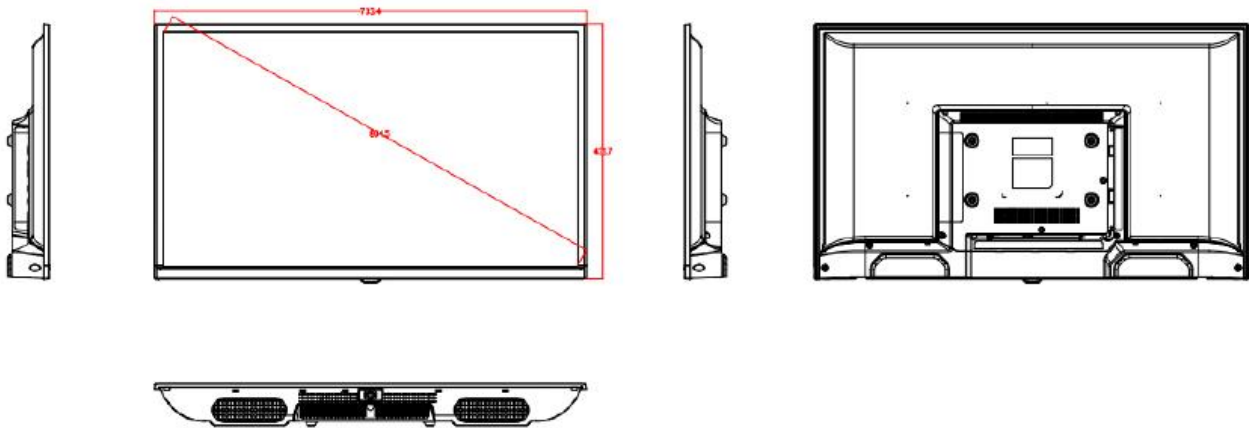

ITMEDIA ScreenXXL

Digital Signage Monitor

TECHNISCHE DATEN

LCD Display / Einheit: mm

32L