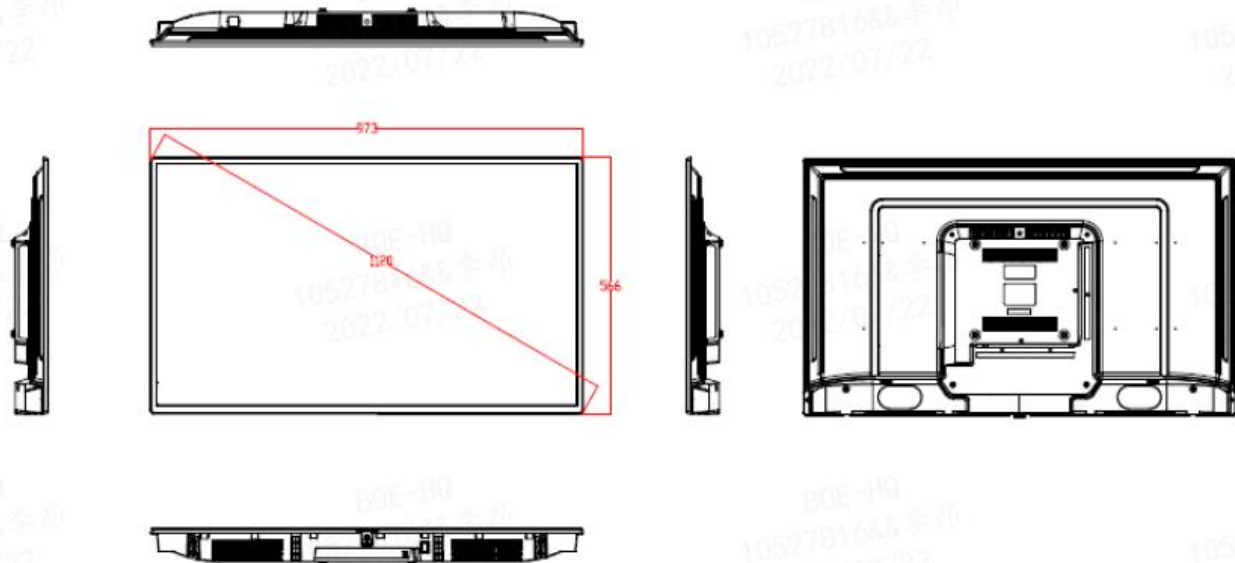

ITMEDIA ScreenXXL

Digital Signage Monitor

TECHNISCHE DATEN

LCD Display / Einheit: mm

32L

43L

Specifications may be changed without prior notice. Please update your specification before purchasing the product.

Rev 1 – 2021/11/26

<https://itmediaconsult.de>

ITMediaConsult AG
Gut Retzenhöhe 1
54422 Züsch
Deutschland

Telefon:
06503/98195-0
Email:
vertrieb@itmediaconsult.de