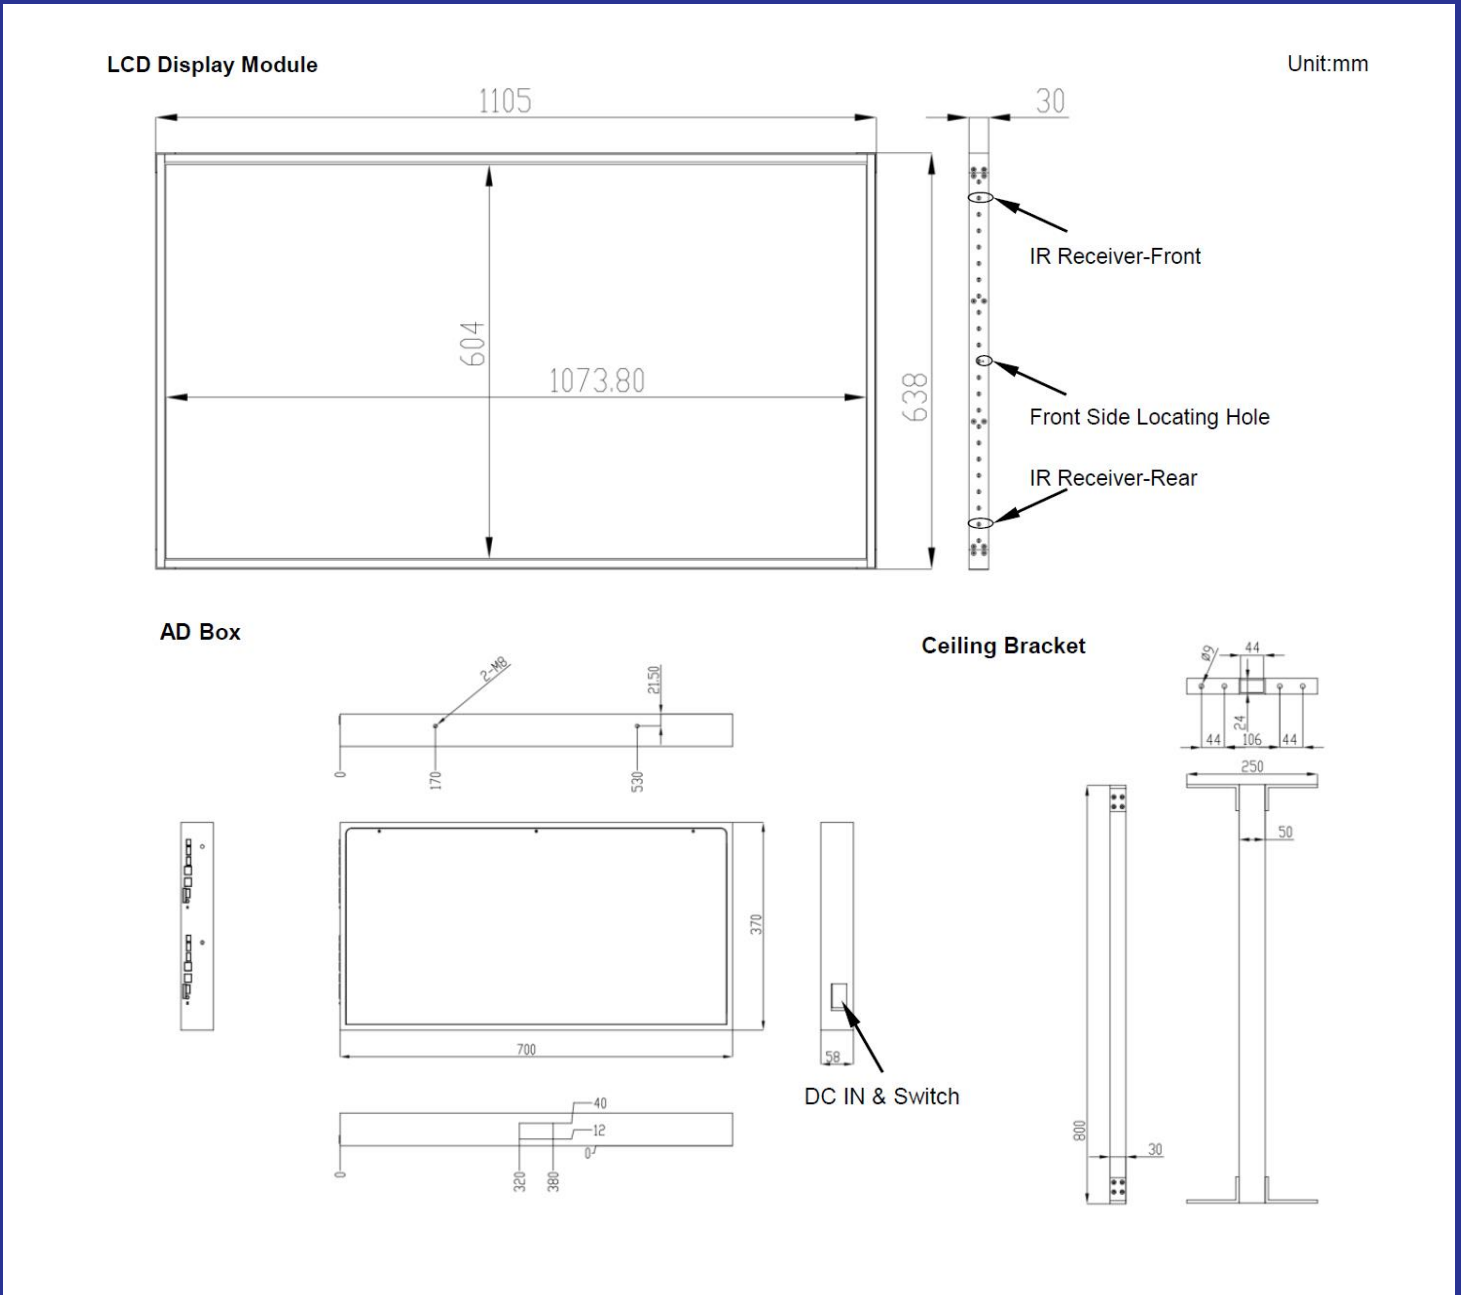

ITMEDIA Screen49CHD

Professional Window Facing Dual-View Digital Signage Dual Display

DIMENSION DRAWING

LCD Display / Modules Units : mm

Hyundai ITMC is a registered trademark of ITMediaConsult AG. All other trademarks are the property of their respective manufacturers. We reserve the right to make changes and errors. Please update your existing product information before placing your order. This product information does not constitute a performance guarantee.

Master imaging, setup & customizing, individual lasering with company names and inventory numbering on request, customer-specific hardware adaptation possible for bulk purchases. All systems have the necessary certifications required in the EU.

Specifications may be changed without prior notice. Please update your specification before purchasing the product.

Rev 1 – 2023/05/01

<https://itmediaconsult.de>

ITMediaConsult AG
Gut Retzenhöhe 1
54422 Züschen
Deutschland

Telefon:
06503/98195-0
Email:
vertrieb@itmediaconsult.de