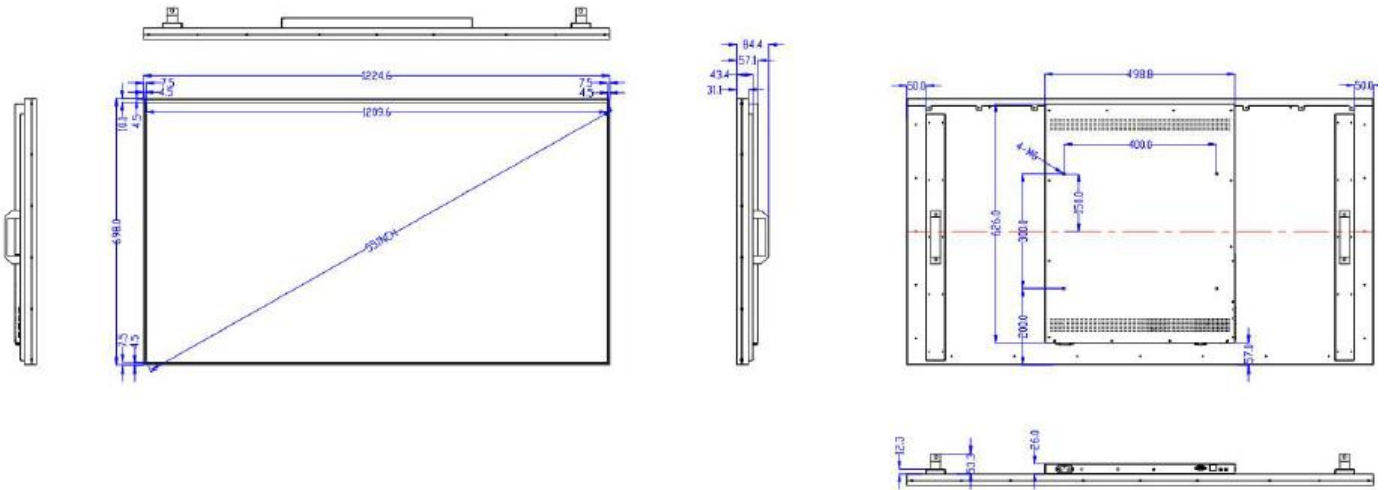

PHYSICAL

Color/Material	Black/Aluminum				
Bezel Width	4.5mm (L/R/T/B)				
Set Outline Dimension (WxHxD)	956x546 x61.7mm	1088x619 x61.7mm	1225x689 x61.7mm	1444x820 x61.7mm	1665x946 x61.7mm
Package Dimension (WxHxD)	1115x209 x700mm	1243x209 x773mm	1379x209 x853mm	1589x209 x914mm	1819x209 x1100mm
Package Dimension (WxHxD)	TBD	TBD	TBD	TBD	TBD
Set Weight	8.5KG	9.8KG	11.9KG	15.9KG	21KG
Packed Weight	15KG	18KG	21 KG	29 KG	35 KG
VESA Mounting	400x200	400x300	400x300	400x400	400x400

Telefon:
06503/98195-0
Email:
vertrieb@itmediaconsult.de

ITMEDIA ScreenXXD

Professional Interior Signage Display

DIMENSION DRAWING

LCD Display / Module Units : mm

SR55AA

SR65AA

Specifications may be changed without prior notice. Please update your specification before purchasing the product.