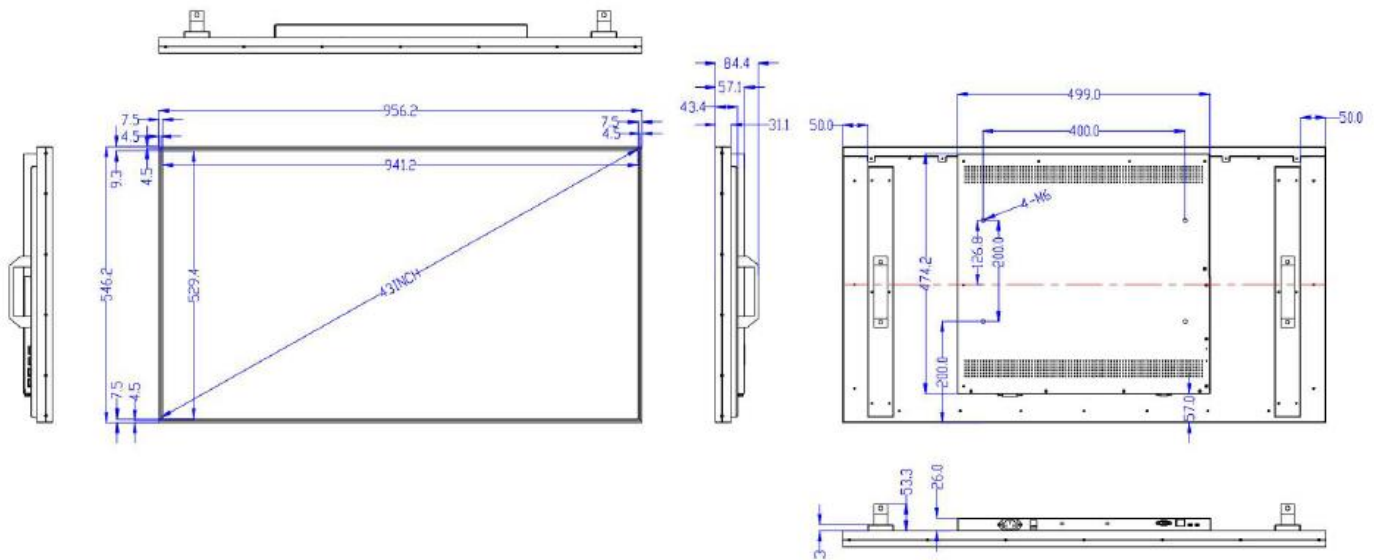

ITMEDIA ScreenXXD

Professional Interior Signage Display

DIMENSION DRAWING

LCD Display / Module Units : mm

SR43AA

Unit: mm

SR49AA