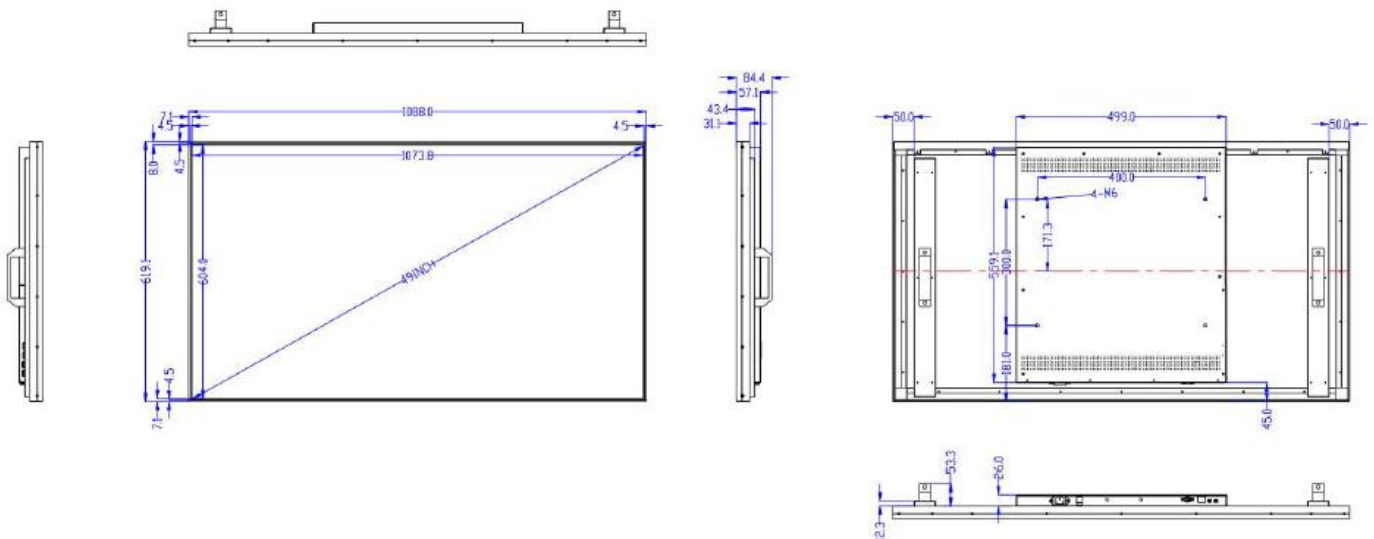

Specifications may be changed without prior notice. Please update your specification before purchasing the product.

Rev 1 – 2023/05/01

<https://itmediaconsult.de>

ITMediaConsult AG
Gut Retzenhöhe 1
54422 Züsch
Deutschland

Telefon:
06503/98195-0
Email:
vertrieb@itmediaconsult.de