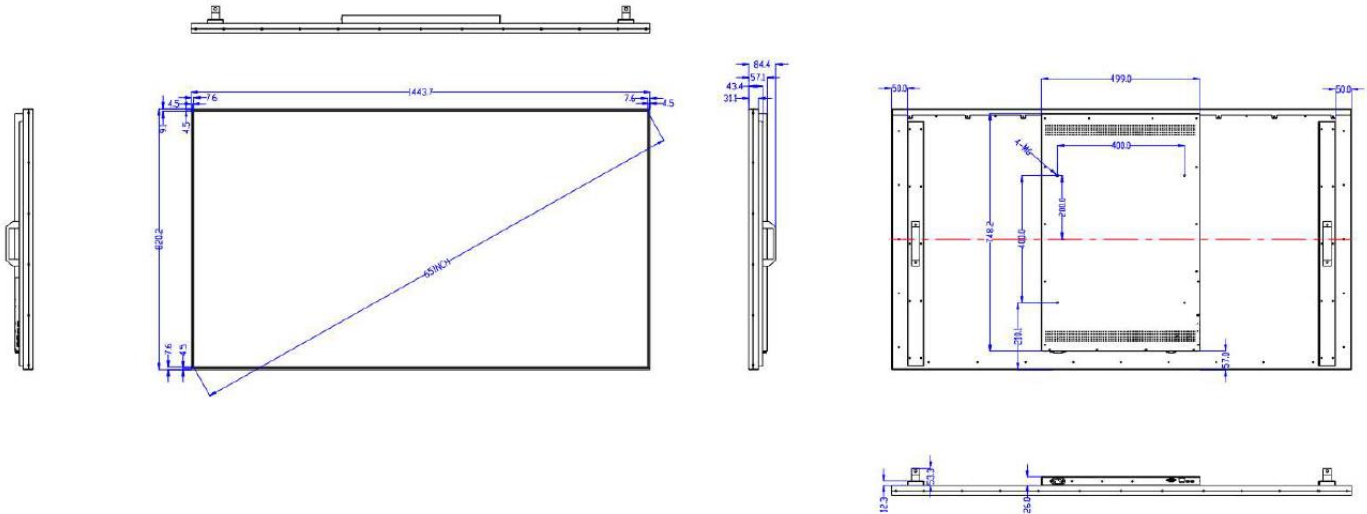

PHYSICAL

Color/Material	Black/Aluminum				
Bezel Width	4.5mm (L/R/T/B)				
Set Outline Dimension (WxHxD)	956x546 x61.7mm	1088x619 x61.7mm	1225x689 x61.7mm	1444x820 x61.7mm	1665x946 x61.7mm
Package Dimension (WxHxD)	1115x209 x700mm	1243x209 x773mm	1379x209 x853mm	1589x209 x914mm	1819x209 x1100mm
Package Dimension (WxHxD)	TBD	TBD	TBD	TBD	TBD
Set Weight	8.5KG	9.8KG	11.9KG	15.9KG	21KG
Packed Weight	15KG	18KG	21 KG	29 KG	35 KG
VESA Mounting	400x200	400x300	400x300	400x400	400x400

Telefon:
06503/98195-0
Email:
vertrieb@itmediaconsult.de

ITMEDIA ScreenXXD

Professional Interior Signage Display

DIMENSION DRAWING

LCD Display / Module Units : mm

SR55AA

SR65AA

Specifications may be changed without prior notice. Please update your specification before purchasing the product.