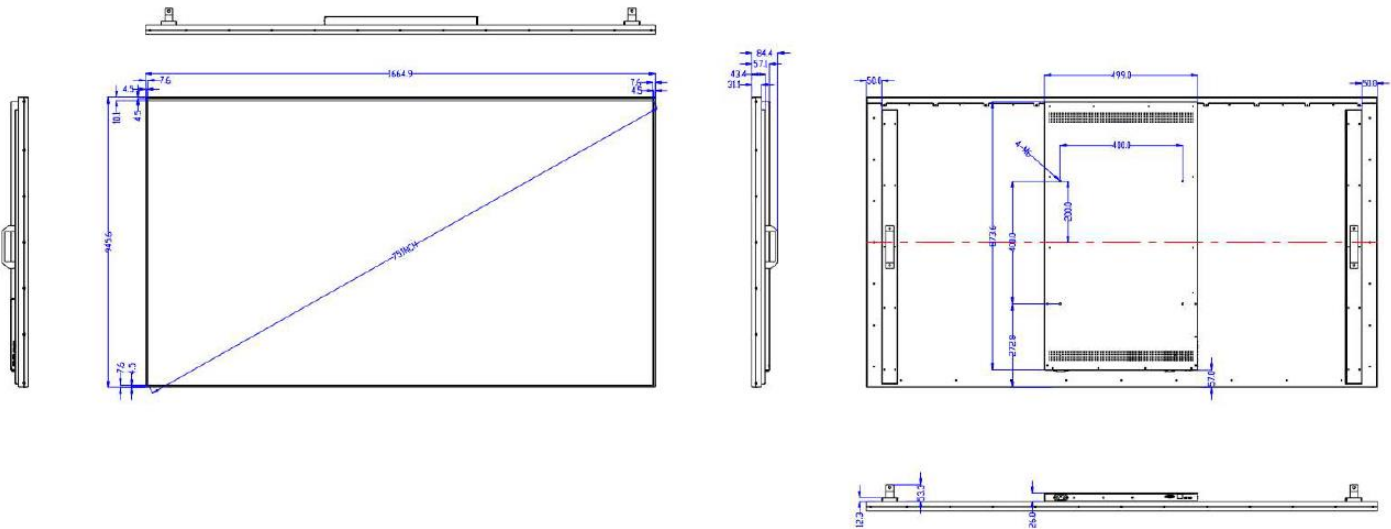

PHYSICAL

Color/Material	Black/Aluminum				
Bezel Width	4.5mm (L/R/T/B)				
Set Outline Dimension (WxHxD)	956x546 x61.7mm	1088x619 x61.7mm	1225x689 x61.7mm	1444x820 x61.7mm	1665x946 x61.7mm
Package Dimension (WxHxD)	1115x209 x700mm	1243x209 x773mm	1379x209 x853mm	1589x209 x914mm	1819x209 x1100mm
Package Dimension (WxHxD)	TBD	TBD	TBD	TBD	TBD
Set Weight	8.5KG	9.8KG	11.9KG	15.9KG	21KG
Packed Weight	15KG	18KG	21 KG	29 KG	35 KG
VESA Mounting	400x200	400x300	400x300	400x400	400x400

DIMENSION DRAWING

LCD Display / Module Units : mm

SR75AA

Hyundai ITMC is a registered trademark of ITMediaConsult AG. All other trademarks are the property of their respective manufacturers. We reserve the right to make changes and errors. Please update your existing product information before placing your order. This product information does not constitute a performance guarantee.