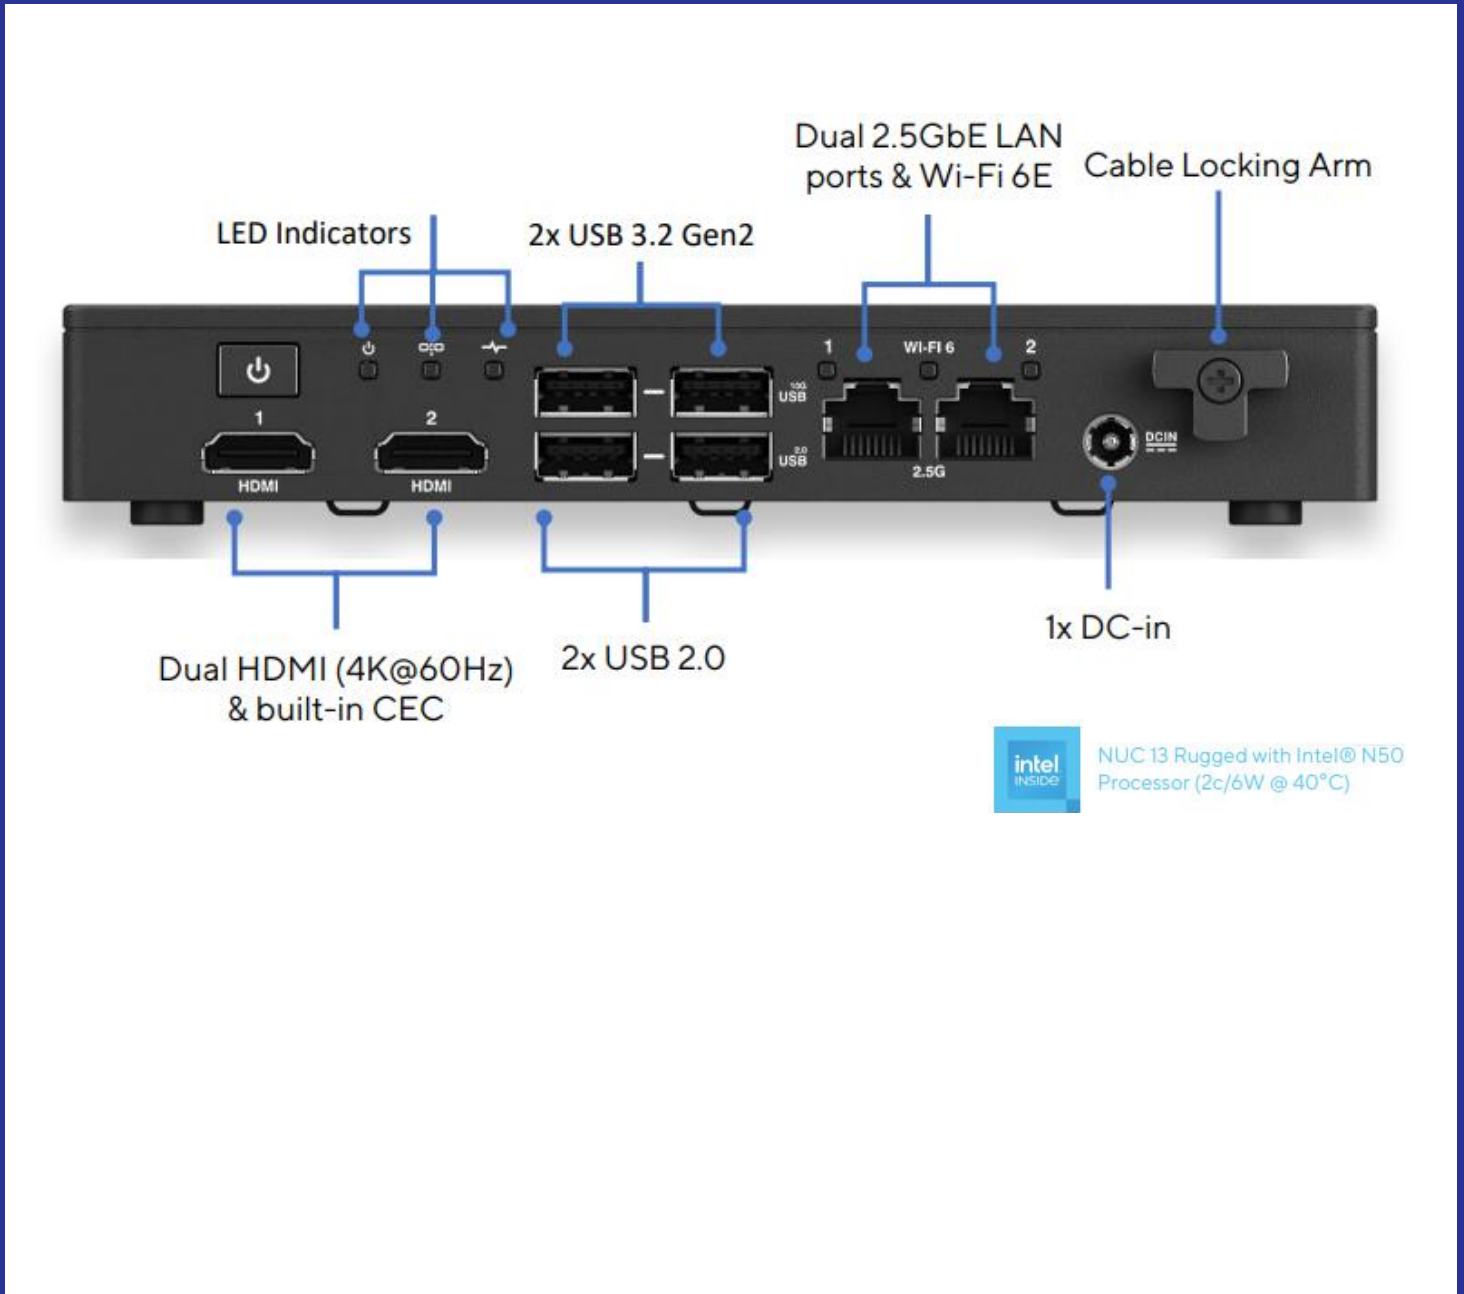

ITMEDIA Sign220

Professional Digital Signage Player

CONNECTIONS

Rear Side

Hyundai ITMC is a registered trademark of ITMediaConsult AG. All other trademarks are the property of their respective manufacturers. We reserve the right to make changes and errors. Please update your existing product information before placing your order. This product information does not constitute a performance guarantee.

Master imaging, setup & customizing, individual lasering with company names and inventory numbering on request, customer-specific hardware adaptation possible for bulk purchases. All systems have the necessary certifications required in the EU.

Specifications may be changed without prior notice. Please update your specification before purchasing the product.

Rev 1 – 2024/02/25

<https://itmediaconsult.de>

ITMediaConsult AG
Gut Retzenhöhe 1
54422 Züsch
Deutschland

Telefon:
06503/98195-0
Email:
vertrieb@itmediaconsult.de