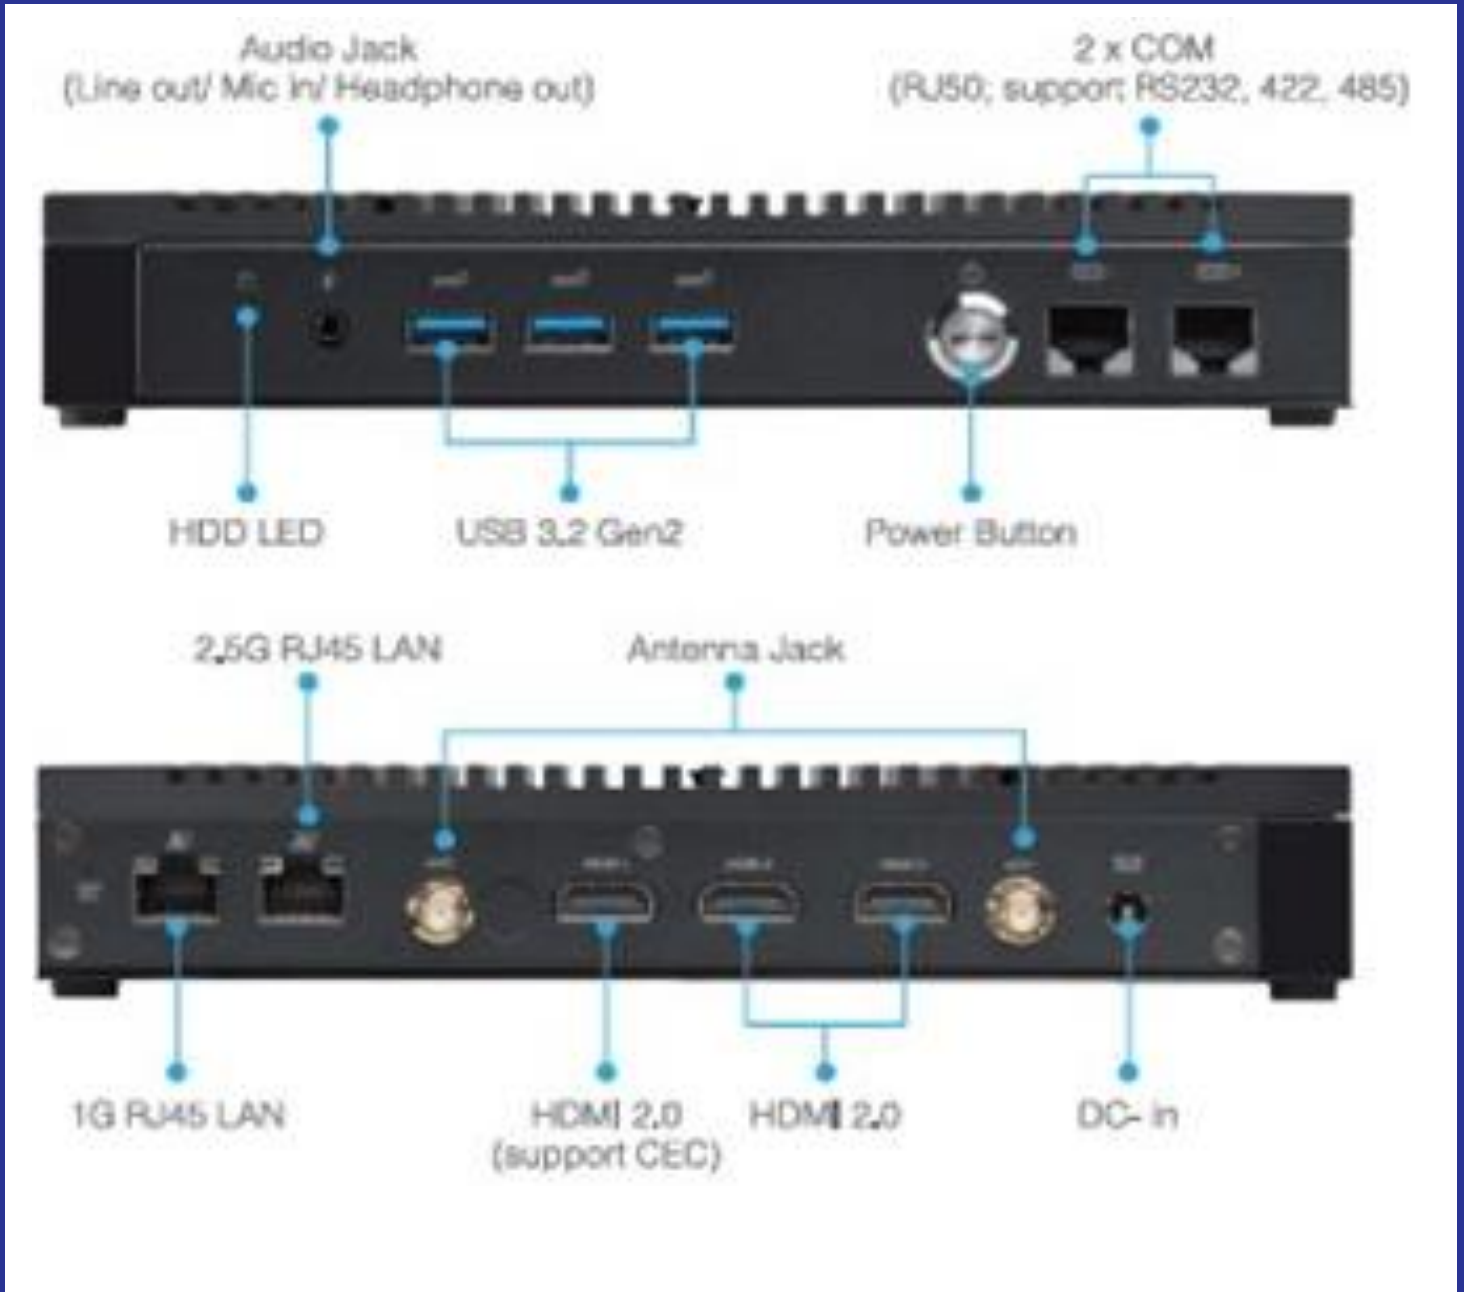

ITMEDIA Sign630

Professional Digital Signage Player

CONNECTIONS

Front & Rear Side

Hyundai ITMC is a registered trademark of ITMediaConsult AG. All other trademarks are the property of their respective manufacturers. We reserve the right to make changes and errors. Please update your existing product information before placing your order. This product information does not constitute a performance guarantee.

Master imaging, setup & customizing, individual lasering with company names and inventory numbering on request, customer-specific hardware adaptation possible for bulk purchases. All systems have the necessary certifications required in the EU.

Specifications may be changed without prior notice. Please update your specification before purchasing the product.

Rev 1 – 2024/02/10

<https://itmediaconsult.de>

ITMediaConsult AG
Gut Retzenhöhe 1
54422 Züsch
Deutschland

Telefon:
06503/98195-0
Email:
vertrieb@itmediaconsult.de